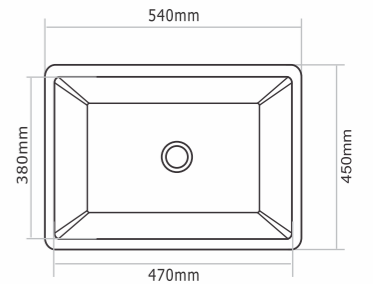

810
Double Soap Dish

₹1125/-

806
Towel Rack

₹2625/-

804
Towel Rod

₹1100/-

D - 101 - Ikon

Type : Single Bowl
Size in mm : 600x450x214 mm
Size in inch : (24x18x8 inch)

Granite - Rs. 7,245/-
Metallic - Rs. 8,945/-
Premium Metallic - Rs. 9,945/-

D - 102 - Precis

Type : Single Bowl
Size in mm : 720x480x215 mm
Size in inch : (28.5x19x8 inch)

Granite - Rs. 11,145/-
Metallic - Rs. 13,745/-
Premium Metallic - Rs. 15,245/-

D - 103 - Arena

Type : Single Bowl
Size in mm : 540x450x220 mm
Size in inch : (21x18x9 inch)

Granite - Rs. 6,945/-
Metallic - Rs. 8,345/-
Premium Metallic - Rs. 9,345/-

D - 104 - Lavello

Type : Single Bowl
Size in mm : 450x410x215 mm
Size in inch : (18x16x8 inch)