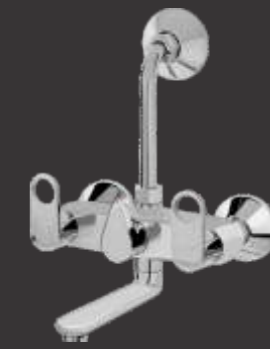

OR-017
Wall Mixer Telephonic With 'L' Bend for ARR. Of O/H Shower

₹7500/-