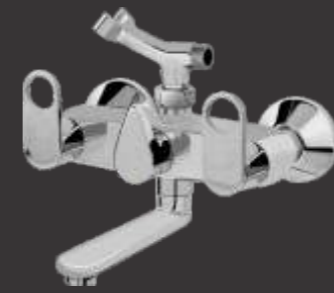

OR-016
Wall Mixer Telephonic With Crutch ARR. Of Tele. Shower

₹7500/-