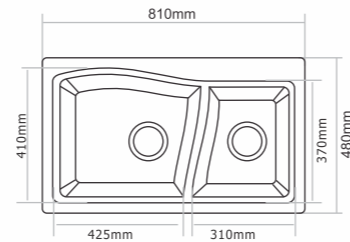

D - 203 - Vision

Type : Double Bowl
Size in mm : 780x480x205 mm
Size in inch : (31x19.5x8 inch)

Granite - Rs. 13,845/-
Metallic - Rs. 16,945/-
Premium Metallic - Rs. 18,945/-

D - 402 - Carnival

Type : Double Bowl
Size in mm : 940x436x230 mm
Size in inch : (37x20x8 inch)

D - 501 - Lexa

Type : Double Bowl with Drainer
Size in mm : 1145x492x225 mm
Size in inch : (45x19.5x8.9 inch)

Granite - Rs. 17,145/-
Metallic - Rs. 19,845/-
Premium Metallic - Rs. 22,345/-

D - 302 - Diamond

Type : Double Bowl
Size in mm : 810x480x205 mm
Size in inch : (32x19x8 inch)

Granite - Rs. 13,945/-
Metallic - Rs. 17,345/-
Premium Metallic - Rs. 19,545/-

D - 502 - Elite

Type : Double Bowl
Size in mm : 1155x500x230 mm
Size in inch : (45x19.5x9 inch)