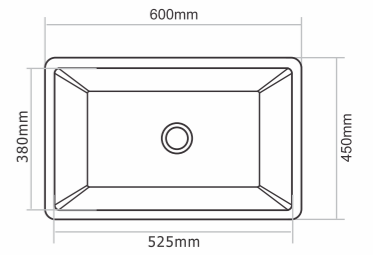

Type : Single Bowl
Size in mm : 600x450x214 mm
Size in inch : (24x18x8 inch)

Granite - Rs. 7,245/-
Metallic - Rs. 8,945/-
Premium Metallic - Rs. 9,945/-