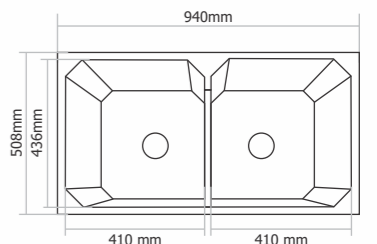

Type : Double Bowl
Size in mm : 940x436x230 mm
Size in inch : (37x20x8 inch)

Granite - Rs. 15,545/-
Metallic - Rs. 18,945/-
Premium Metallic - Rs. 21,245/-