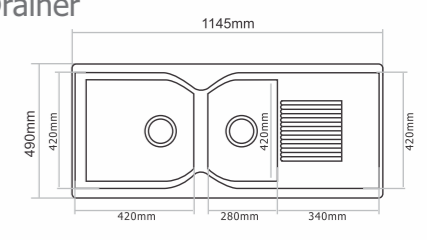

Type : Double Bowl with Drainer
Size in mm : 1145x492x225 mm
Size in inch : (45x19.5x8.9 inch)

Granite - Rs. 17,145/-
Metallic - Rs. 19,845/-
Premium Metallic - Rs. 22,345/-