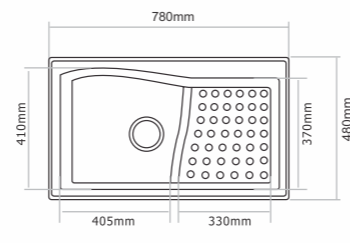

D - 203 - Vision

Type : Double Bowl
Size in mm : 780x480x205 mm
Size in inch : (31x19.5x8 inch)

Granite - Rs. 13,845/-
Metallic - Rs. 16,945/-
Premium Metallic - Rs. 18,945/-

D - 402 - Carnival

Type : Double Bowl
Size in mm : 940x436x230 mm
Size in inch : (37x20x8 inch)

D - 501 - Lexa

Type : Double Bowl with Drainer
Size in mm : 1145x492x225 mm
Size in inch : (45x19.5x8.9 inch)

Granite - Rs. 17,145/-
Metallic - Rs. 19,845/-
Premium Metallic - Rs. 22,345/-

D - 302 - Diamond

Type : Double Bowl
Size in mm : 810x480x205 mm
Size in inch : (32x19x8 inch)

Granite - Rs. 13,945/-
Metallic - Rs. 17,345/-
Premium Metallic - Rs. 19,545/-

D - 502 - Elite

Type : Double Bowl
Size in mm : 1155x500x230 mm
Size in inch : (45x19.5x9 inch)