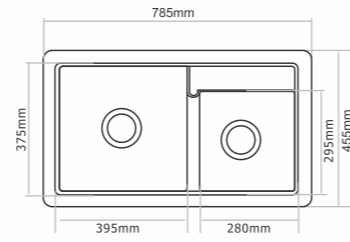

D - 103 - Arena

Type : Single Bowl
Size in mm : 540x450x220 mm
Size in inch : (21x18x9 inch)

Granite - Rs. 6,945/-
Metallic - Rs. 8,345/-
Premium Metallic - Rs. 9,345/-

D - 104 - Lavello

Type : Single Bowl
Size in mm : 450x410x215 mm
Size in inch : (18x16x8 inch)

D - 303 - Nexa

Type : Single Bowl Flat Drain
Size in mm : 910x450x210 mm
Size in inch : (36x18x8 inch)

Granite - Rs. 12,645/-
Metallic - Rs. 15,445/-
Premium Metallic - Rs. 17,545/-

D - 202 - Vienna

Type : Double Bowl
Size in mm : 785x455x210 mm
Size in inch : (31x18x8.3 inch)

Granite - Rs. 12,745/-
Metallic - Rs. 15,645/-
Premium Metallic - Rs. 17,745/-

D - 401 - Imperial

Type : Double Bowl
Size in mm : 845x545x225 mm
Size in inch : (33x21.5x8.9 inch)

Granite - Rs. 14,945/-
Metallic - Rs. 18,245/-
Premium Metallic - Rs. 20,545/-

D - 203 - Vision

Type : Double Bowl
Size in mm : 780x480x205 mm
Size in inch : (31x19.5x8 inch)

Granite - Rs. 13,845/-
Metallic - Rs. 16,945/-
Premium Metallic - Rs. 18,945/-

D - 402 - Carnival

Type : Double Bowl
Size in mm : 940x436x230 mm
Size in inch : (37x20x8 inch)