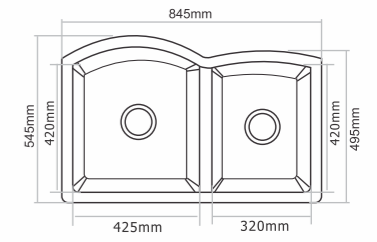

Granite - Rs. 12,745/-
Metallic - Rs. 15,645/-
Premium Metallic - Rs. 17,745/-

D - 401 - Imperial

Type : Double Bowl
Size in mm : 845x545x225 mm
Size in inch : (33x21.5x8.9 inch)

Granite - Rs. 14,945/-
Metallic - Rs. 18,245/-
Premium Metallic - Rs. 20,545/-

D - 203 - Vision

Type : Double Bowl
Size in mm : 780x480x205 mm
Size in inch : (31x19.5x8 inch)

Granite - Rs. 13,845/-
Metallic - Rs. 16,945/-
Premium Metallic - Rs. 18,945/-

D - 402 - Carnival

Type : Double Bowl
Size in mm : 940x436x230 mm
Size in inch : (37x20x8 inch)