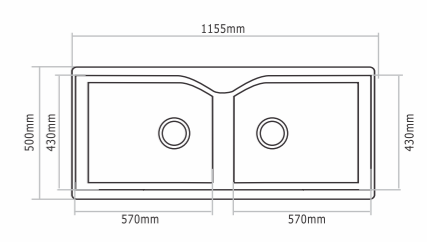

Type : Double Bowl
Size in mm : 1155x500x230 mm
Size in inch : (45x19.5x9 inch)

Granite - Rs. 17,445/-
Metallic - Rs. 20,745/-
Premium Metallic - Rs. 23,345/-