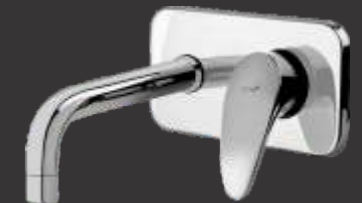

I-003
Bib Cock With Wall Flange

₹950/-

I-004
Bib Cock Long Body With Wall Flange

₹1000/-

I-005
Angle Cock With Wall Flange

₹675/-

I-005TW
2 Way Angle Valve With Wall Flange

₹1250/-

I-007
Sink Cock With Swivel Casted Spout - Wall Mounted

₹1750/-

I-015
2 in 1 Bib Cock With Wall Flange

₹1625/-

I-019
S/L Basin Mixer Wall Mounted Complete Set

₹5475/-

I-024
S/L Div. Upper Parts Handle, Button & Plate