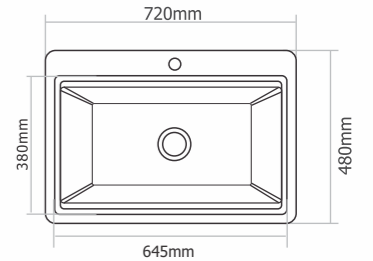

810
Double Soap Dish

₹1125/-

806
Towel Rack

₹2625/-

804
Towel Rod

₹1100/-

D - 101 - Ikon

Type : Single Bowl
Size in mm : 600x450x214 mm
Size in inch : (24x18x8 inch)

Granite - Rs. 7,245/-
Metallic - Rs. 8,945/-
Premium Metallic - Rs. 9,945/-

D - 102 - Precis

Type : Single Bowl
Size in mm : 720x480x215 mm
Size in inch : (28.5x19x8 inch)

Granite - Rs. 11,145/-
Metallic - Rs. 13,745/-
Premium Metallic - Rs. 15,245/-

D - 103 - Arena

Type : Single Bowl
Size in mm : 540x450x220 mm
Size in inch : (21x18x9 inch)

Granite - Rs. 6,945/-
Metallic - Rs. 8,345/-
Premium Metallic - Rs. 9,345/-

D - 104 - Lavello

Type : Single Bowl
Size in mm : 450x410x215 mm
Size in inch : (18x16x8 inch)