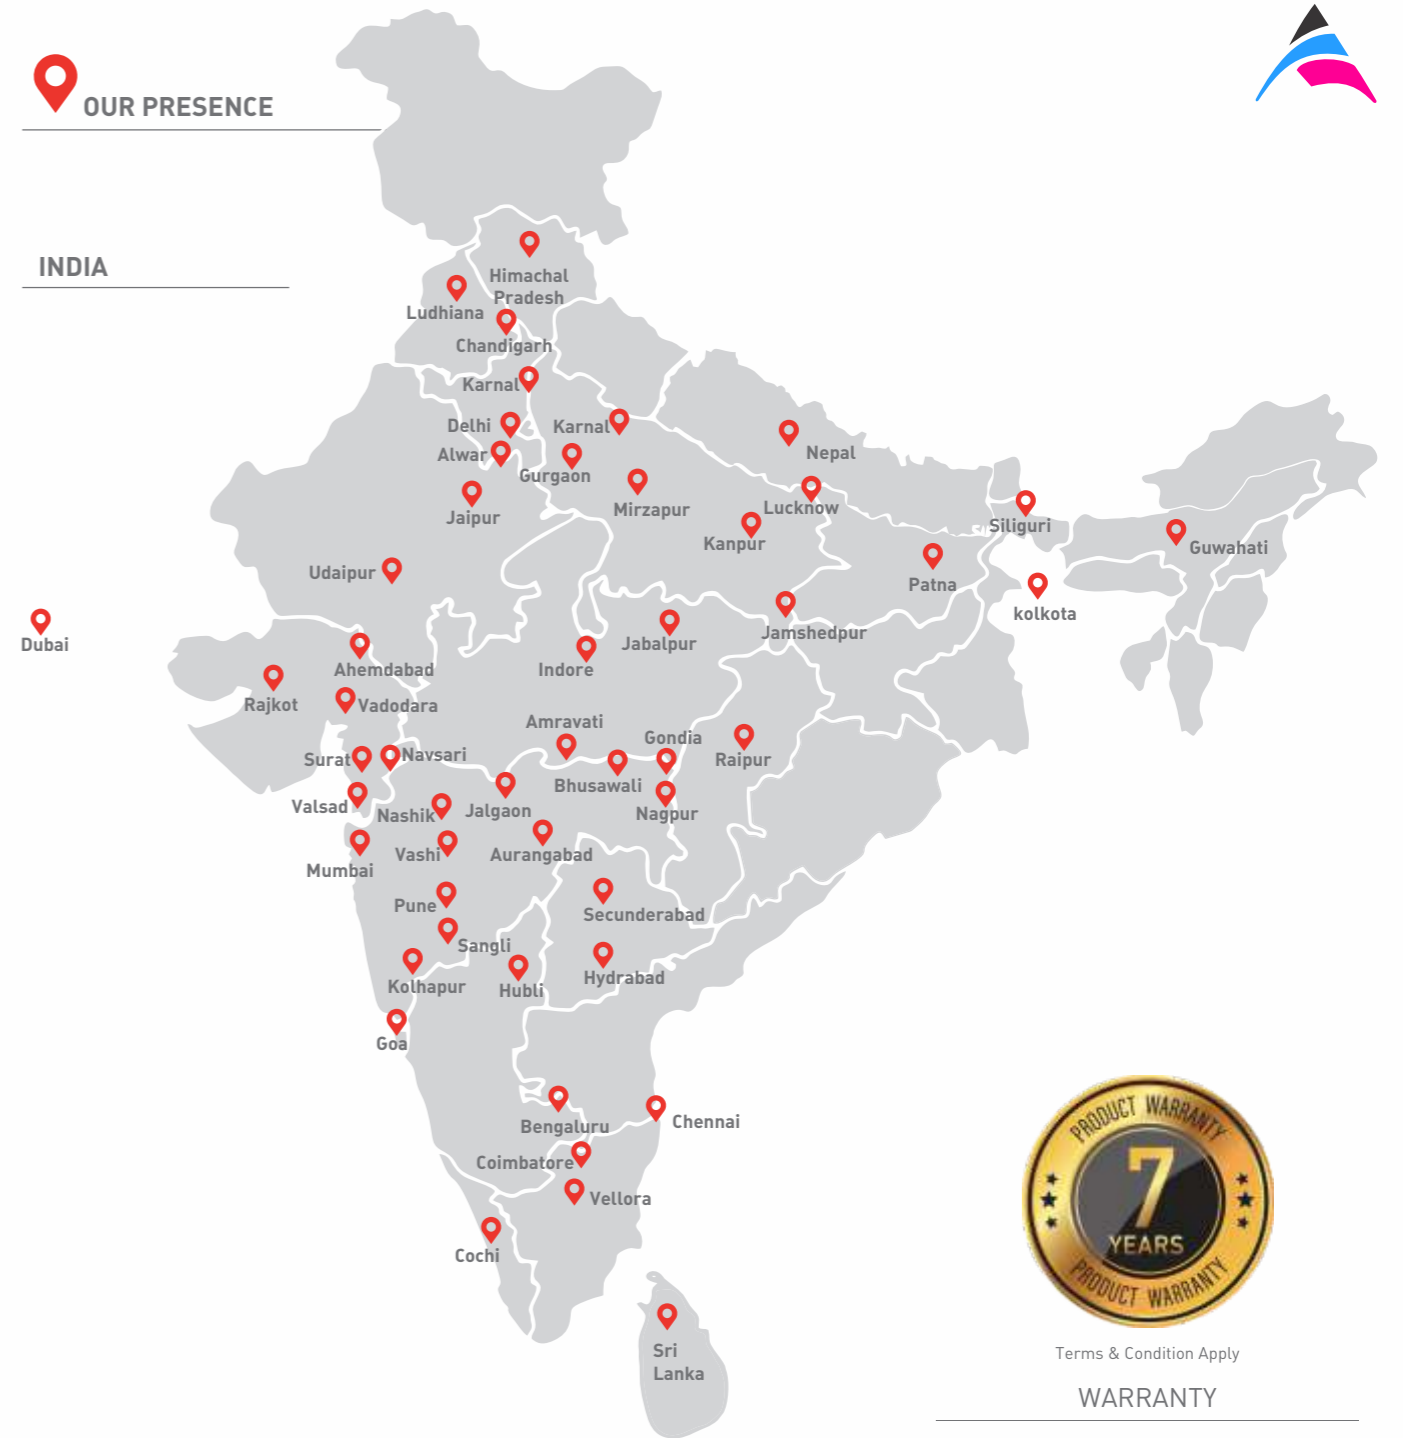

OUR PRESENCE

INDIA