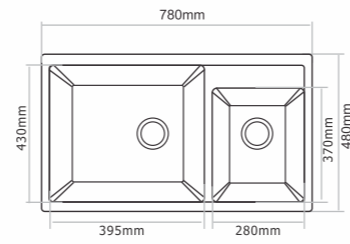

Granite - Rs. 12,745/-
Metallic - Rs. 15,645/-
Premium Metallic - Rs. 17,745/-

D - 401 - Imperial

Type : Double Bowl
Size in mm : 845x545x225 mm
Size in inch : (33x21.5x8.9 inch)

Granite - Rs. 14,945/-
Metallic - Rs. 18,245/-
Premium Metallic - Rs. 20,545/-

D - 203 - Vision

Type : Double Bowl
Size in mm : 780x480x205 mm
Size in inch : (31x19.5x8 inch)

Granite - Rs. 13,845/-
Metallic - Rs. 16,945/-
Premium Metallic - Rs. 18,945/-

D - 402 - Carnival

Type : Double Bowl
Size in mm : 940x436x230 mm
Size in inch : (37x20x8 inch)