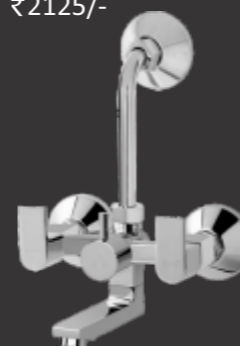

PL-002EX
Pillar Cock With Extended Swivel Spout

₹2250/-

PL-011
C/H Basin Mixer With Swivel 'J' Spout

₹3750/-

PL-011EX
C/H Basin Mixer With Extended Swivel Spout

₹3750/-

PL-008
Sink Cock With Swivel 'J' Spout - Wall Mounted

₹2125/-

PL-008EX
Sink Cock With Extended Swivel Spout - Wall Mounted

₹2125/-

PL-013
Sink Mixer With Swivel 'J' Spout - Wall Mounted

₹3750/-

PL-013EX
Sink Mixer With Extended Swivel Spout - Wall Mounted

₹3750/-