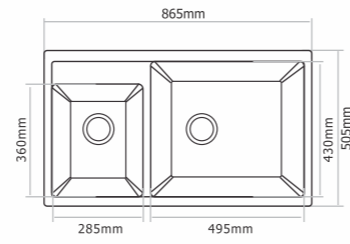

Type : Double Bowl
Size in mm : 865x505x215 mm
Size in inch : (34x20x8 inch)

Granite - Rs. 14,245/-
Metallic - Rs. 17,445/-
Premium Metallic - Rs. 19,545/-