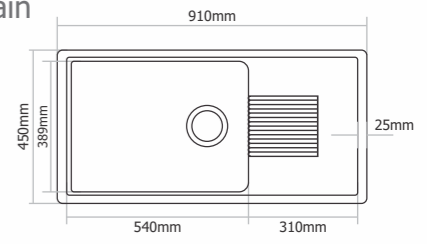

Type : Single Bowl Flat Drain
Size in mm : 910x450x210 mm
Size in inch : (36x18x8 inch)

Granite - Rs. 12,645/-
Metallic - Rs. 15,445/-
Premium Metallic - Rs. 17,545/-