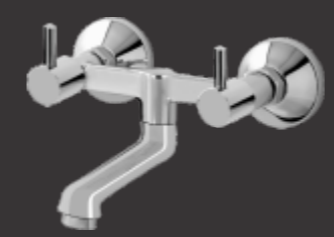

A-014
Wall Mixer Non-Telephonic - Wall Mounted
₹3000/-