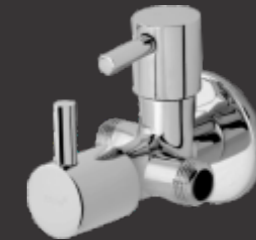

A-005TW
2 Way Angle Valve With Wall
Flange

₹1300/-