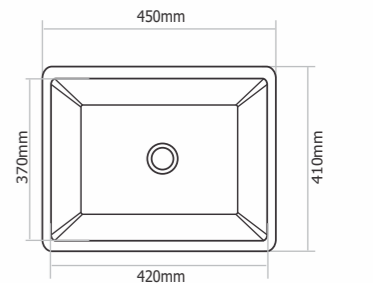

Type : Single Bowl
Size in mm : 450x410x215 mm
Size in inch : (18x16x8 inch)

Granite - Rs. 6,245/-
Metallic - Rs. 7,245/-
Premium Metallic - Rs. 8,645/-