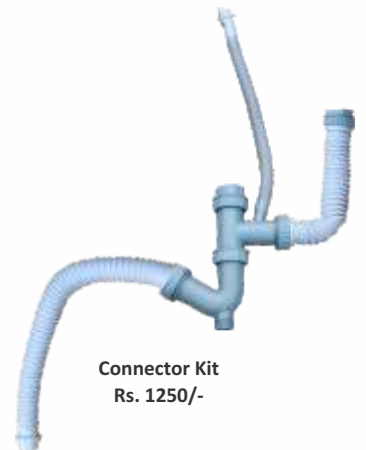

Connector Kit
Rs. 1250/-