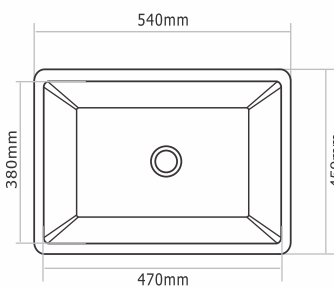

- Team Asiatique

D - 101 - IKON

Type : Single Bowl
Size in mm : 600x450x200 mm
Size in inch : (24x18x8 inch)

Granite - Rs. 7,245/-
Metallic - Rs. 8,945/-
Premium Metallic - Rs. 9,945/-

Metallic

Granite

Premium Metallic

D - 102 - PRECIS

Type : Single Bowl
Size in mm : 720x480x210 mm
Size in inch : (28.5x19x8 inch)

Granite - Rs. 11,145/-
Metallic - Rs. 13,745/-
Premium Metallic - Rs. 15,245/-

Metallic

Granite

Premium Metallic

D - 103 - ARENA

Type : Single Bowl
Size in mm : 540x450x220 mm
Size in inch : (21x18x9 inch)

Granite - Rs. 6,945/-
Metallic - Rs. 8,345/-
Premium Metallic - Rs. 9,345/-

Metallic

Granite

Premium Metallic

D - 104 - LAVELLO

Type : Single Bowl
Size in mm : 450x410x200 mm
Size in inch : (18x16x8 inch)

Granite - Rs. 6,245/-
Metallic - Rs. 7,245/-
Premium Metallic - Rs. 8,645/-

Metallic

Granite

Premium Metallic

D - 201 - ALEX

Type : Double Bowl
Size in mm : 865x505x210 mm
Size in inch : (34x20x8 inch)