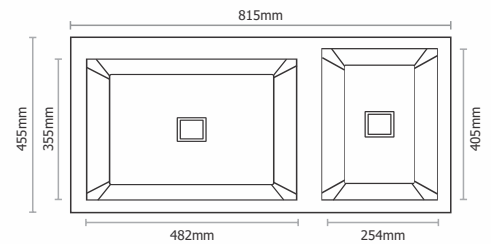

S - 706

Type : Double Bowl
 Size in mm : 940x460x205mm
 Size in inch : (37x18x8 inch)
 Bowl Size : 16x14 - 16x14 inch
 Finish : Glossy / Matt

MRP Glossy: Rs. 11,545/-
 MRP Matt : Rs. 11,745/-

H - 801

Type : Single Bowl
Size in mm : 455x405x230 mm
Size in inch : (18x16x9 inch)
Bowl Size : 16x14 inch
Finish : Matt

MRP Matt : Rs. 9,245/-

H - 802

Type : Single Bowl
Size in mm : 535x455x230 mm
Size in inch : (21x18x9 inch)
Bowl Size : 19x16 inch
Finish : Matt

MRP Matt : Rs. 10,545/-

H - 803

Type : Single Bowl
Size in mm : 610x455x230 mm
Size in inch : (24x18x9 inch)
Bowl Size : 22x16 inch
Finish : Matt

MRP Matt : Rs. 11,745/-

H - 804

Type : Single Bowl
Size in mm : 765x455x230 mm
Size in inch : (30x18x9 inch)
Bowl Size : 28x16 inch
Finish : Matt

MRP Matt : Rs. 13,145/-

H - 805

Type : Double Deep Bowl
 Size in mm : 815x455x230 mm
 Size in inch : (32x18x9 inch)
 Bowl Size : 14.5x15 - 14.5x16 inch
 Finish : Matt

MRP Matt : Rs. 16,545/-

H - 806

Type : Double Deep Bowl With Mini Bowl
 Size in mm : 815x455x230 mm
 Size in inch : (32x18x9 inch)
 Bowl Size : 19x14 - 10x16 inch
 Finish : Matt

MRP Matt : Rs. 16,545/-

H - 807