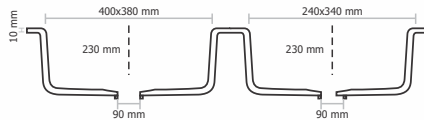

Granite - Rs. 14,945/-
Metallic - Rs. 18,245/-
Premium Metallic - Rs. 20,545/-

Metallic

Granite

Premium Metallic

D - 402 - CARNIVAL

Type : Double Bowl
Size in mm : 940x436x230 mm
Size in inch : (37x20x8 inch)

Granite - Rs. 15,545/-
Metallic - Rs. 18,945/-
Premium Metallic - Rs. 21,245/-

Metallic

Granite

Premium Metallic

— D - 501 - LEXA

Type : Double Bowl Flat Drain
Size in mm : 1145x495x210 mm
Size in inch : (45x19.5x8.9 inch)

Granite - Rs. 17,145/-
Metallic - Rs. 19,845/-
Premium Metallic - Rs. 22,345/-

Metallic

Granite

Premium Metallic

— D - 502 - ELITE

Type : Double Bowl
Size in mm : 1150x500x230 mm
Size in inch : (45x19.5x9 inch)

Granite - Rs. 17,445/-
Metallic - Rs. 20,745/-
Premium Metallic - Rs. 23,345/-

Metallic

Granite

Premium Metallic

S - 601

Type : Single Bowl
Size in mm : 455x405x205 mm
Size in inch : (18x16x8 inch)
Bowl Size : 16x14 inch
Finish : Glossy / Matt