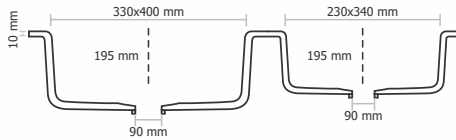

Type : Single Bowl
Size in mm : 450x410x200 mm
Size in inch : (18x16x8 inch)

Granite - Rs. 6,245/-
Metallic - Rs. 7,245/-
Premium Metallic - Rs. 8,645/-

Metallic

Granite

Premium Metallic

D - 201 - ALEX

Type : Double Bowl
Size in mm : 865x505x210 mm
Size in inch : (34x20x8 inch)

Granite - Rs. 14,245/-
Metallic - Rs. 17,445/-
Premium Metallic - Rs. 19,545/-

Metallic

Granite

Premium Metallic

D - 202 - VIENNA

Type : Double Bowl
Size in mm : 785x452x200 mm
Size in inch : (31x18x8.3 inch)

Granite - Rs. 12,745/-
Metallic - Rs. 15,645/-
Premium Metallic - Rs. 17,745/-

Metallic

Granite

Premium Metallic

D - 203 - VISION

Type : Double Bowl
Size in mm : 780x485x195 mm
Size in inch : (31x19.5x8 inch)

Granite - Rs. 13,845/-
Metallic - Rs. 16,945/-
Premium Metallic - Rs. 18,945/-

Metallic

Granite

Premium Metallic

D - 301 - METRA

Type : Single Bowl
Size in mm : 810x480x210 mm
Size in inch : (32x19x8 inch)