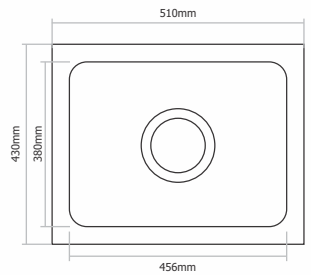

S - 601

Type : Single Bowl
Size in mm : 455x405x205 mm
Size in inch : (18x16x8 inch)
Bowl Size : 16x14 inch
Finish : Glossy / Matt

MRP Glossy: Rs. 3,345/-
MRP Matt : Rs. 3,545/-

S - 602

Type : Single Bowl
Size in mm : 510x430x205 mm
Size in inch : (20x17x8 inch)
Bowl Size : 18x15 inch
Finish : Glossy / Matt

MRP Glossy: Rs. 3,745/-
MRP Matt : Rs. 3,945/-

S - 603

Type : Single Bowl
Size in mm : 535x455x215 mm
Size in inch : (21x18x8 inch)
Bowl Size : 18x15 inch
Finish : Glossy / Matt

MRP Glossy: Rs. 3,945/-
MRP Matt : Rs. 4,145/-

S - 604

Type : Single Bowl
Size in mm : 610x455x230 mm
Size in inch : (24x18x9 inch)
Bowl Size : 22x16 inch
Finish : Glossy / Matt

MRP Glossy: Rs. 4,445/-
MRP Matt : Rs. 4,645/-