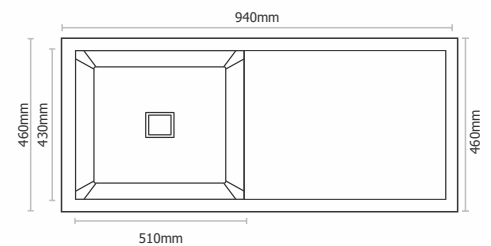

MRP Matt : Rs. 17,945/-

H - 809

Type : Double Deep Bowl
 Size in mm : 940x460x230 mm
 Size in inch : (37x18x9 inch)
 Bowl Size : 15.5x17 - 14x17 inch
 Finish : Matt

MRP Matt : Rs. 17,945/-

H - 810

Type : Double Deep Bowl
 Size in mm : 1150x510x230 mm
 Size in inch : (45x20x9 inch)
 Bowl Size : 21x18 - 21 x18 inch
 Finish : Matt

MRP Matt : Rs. 11,945/-

H - 905

Type : Double Deep Bowl
Size in mm : 815x455x230 mm
Size in inch : (32x18x9 inch)
Bowl Size : 14.5x15 - 14.5x16 inch
Finish : Matt

MRP Matt : Rs. 14,645/-

H - 906

Type : Double Deep Bowl With Mini Bowl
Size in mm : 815x455x230 mm
Size in inch : (32x18x9 inch)
Bowl Size : 19x14 - 10x16 inch
Finish : Matt

MRP Matt : Rs. 14,745/-

H - 907

Type : Single Deep Bowl With Drain
Size in mm : 815x455x230 mm
Size in inch : (32x18x9 inch)
Bowl Size : 17x16 inch
Finish : Matt

MRP Matt : Rs. 14,645/-

H - 908

Type : Single Deep Bowl With Drain
Size in mm : 940x460x230 mm
Size in inch : (37x18x9 inch)
Bowl Size : 17x16 inch
Finish : Matt

MRP Matt : Rs. 16,045/-

H - 909

Type : Double Deep Bowl
 Size in mm : 940x460x230 mm
 Size in inch : (37x18x9 inch)
 Bowl Size : 15.5x17 - 14x17 inch
 Finish : Matt

MRP Matt : Rs. 16,145/-

H - 910

Type : Double Deep Bowl
 Size in mm : 1150x510x230 mm
 Size in inch : (45x20x9 inch)
 Bowl Size : 21x18 - 21 x18 inch
 Finish : Matt