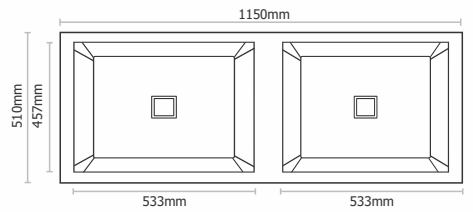

S - 706

Type : Double Bowl
 Size in mm : 940x460x205mm
 Size in inch : (37x18x8 inch)
 Bowl Size : 16x14 - 16x14 inch
 Finish : Glossy / Matt

MRP Glossy: Rs. 11,545/-
 MRP Matt : Rs. 11,745/-

H - 801

Type : Single Bowl
Size in mm : 455x405x230 mm
Size in inch : (18x16x9 inch)
Bowl Size : 16x14 inch
Finish : Matt

MRP Matt : Rs. 11,945/-

H - 905

Type : Double Deep Bowl
Size in mm : 815x455x230 mm
Size in inch : (32x18x9 inch)
Bowl Size : 14.5x15 - 14.5x16 inch
Finish : Matt

MRP Matt : Rs. 14,645/-

H - 906

Type : Double Deep Bowl With Mini Bowl
Size in mm : 815x455x230 mm
Size in inch : (32x18x9 inch)
Bowl Size : 19x14 - 10x16 inch
Finish : Matt

MRP Matt : Rs. 14,745/-

H - 907

Type : Single Deep Bowl With Drain
Size in mm : 815x455x230 mm
Size in inch : (32x18x9 inch)
Bowl Size : 17x16 inch
Finish : Matt

MRP Matt : Rs. 14,645/-

H - 908

Type : Single Deep Bowl With Drain
Size in mm : 940x460x230 mm
Size in inch : (37x18x9 inch)
Bowl Size : 17x16 inch
Finish : Matt

MRP Matt : Rs. 16,045/-

H - 909

Type : Double Deep Bowl
 Size in mm : 940x460x230 mm
 Size in inch : (37x18x9 inch)
 Bowl Size : 15.5x17 - 14x17 inch
 Finish : Matt

MRP Matt : Rs. 16,145/-

H - 910

Type : Double Deep Bowl
 Size in mm : 1150x510x230 mm
 Size in inch : (45x20x9 inch)
 Bowl Size : 21x18 - 21 x18 inch
 Finish : Matt