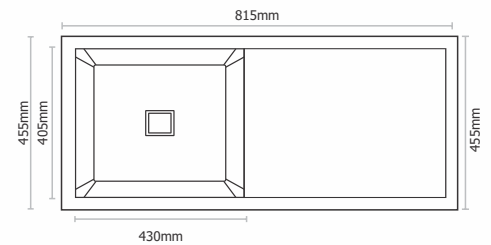

MRP Matt : Rs. 9,545/-

H - 903

Type : Single Bowl
Size in mm : 610x455x230 mm
Size in inch : (24x18x9 inch)
Bowl Size : 22x16 inch
Finish : Matt

MRP Matt : Rs. 10,545/-

H - 904

Type : Single Bowl
Size in mm : 765x455x230 mm
Size in inch : (30x18x9 inch)
Bowl Size : 28x16 inch
Finish : Matt

MRP Matt : Rs. 11,945/-

H - 905

Type : Double Deep Bowl
Size in mm : 815x455x230 mm
Size in inch : (32x18x9 inch)
Bowl Size : 14.5x15 - 14.5x16 inch
Finish : Matt

MRP Matt : Rs. 14,645/-

H - 906

Type : Double Deep Bowl With Mini Bowl
Size in mm : 815x455x230 mm
Size in inch : (32x18x9 inch)
Bowl Size : 19x14 - 10x16 inch
Finish : Matt

MRP Matt : Rs. 14,745/-

H - 907

Type : Single Deep Bowl With Drain
Size in mm : 815x455x230 mm
Size in inch : (32x18x9 inch)
Bowl Size : 17x16 inch
Finish : Matt

MRP Matt : Rs. 14,645/-

H - 908

Type : Single Deep Bowl With Drain
Size in mm : 940x460x230 mm
Size in inch : (37x18x9 inch)
Bowl Size : 17x16 inch
Finish : Matt

MRP Matt : Rs. 16,045/-

H - 909

Type : Double Deep Bowl
 Size in mm : 940x460x230 mm
 Size in inch : (37x18x9 inch)
 Bowl Size : 15.5x17 - 14x17 inch
 Finish : Matt

MRP Matt : Rs. 16,145/-

H - 910

Type : Double Deep Bowl
 Size in mm : 1150x510x230 mm
 Size in inch : (45x20x9 inch)
 Bowl Size : 21x18 - 21 x18 inch
 Finish : Matt