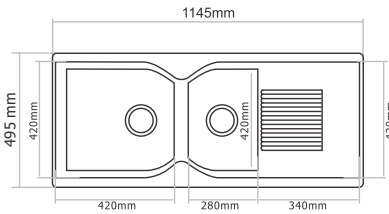

Granite - Rs. 12,645/-
Metallic - Rs. 15,445/-
Premium Metallic - Rs. 17,545/-

Metallic

Granite

Premium Metallic

D - 401 - IMPERIAL

Type : Double Bowl
Size in mm : 842x540x225 mm
Size in inch : (33x21.5x8.9 inch)

Granite - Rs. 14,945/-
Metallic - Rs. 18,245/-
Premium Metallic - Rs. 20,545/-

Metallic

Granite

Premium Metallic

D - 402 - CARNIVAL

Type : Double Bowl
Size in mm : 940x436x230 mm
Size in inch : (37x20x8 inch)

Granite - Rs. 15,545/-
Metallic - Rs. 18,945/-
Premium Metallic - Rs. 21,245/-

Metallic

Granite

Premium Metallic

— D - 501 - LEXA

Type : Double Bowl Flat Drain
Size in mm : 1145x495x210 mm
Size in inch : (45x19.5x8.9 inch)

Granite - Rs. 17,145/-
Metallic - Rs. 19,845/-
Premium Metallic - Rs. 22,345/-

Metallic

Granite

Premium Metallic

— D - 502 - ELITE

Type : Double Bowl
Size in mm : 1150x500x230 mm
Size in inch : (45x19.5x9 inch)