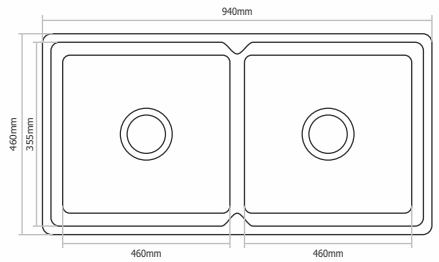

S - 703

Type : Single Bowl
Size in mm : 535x455x215 mm
Size in inch : (21x18x8 inch)
Bowl Size : 18x15 inch
Finish : Glossy / Matt

MRP Glossy: Rs. 6,145/-
MRP Matt : Rs. 6,345/-

S - 704

Type : Single Bowl
Size in mm : 610x455x230 mm
Size in inch : (24x18x9 inch)
Bowl Size : 22x16 inch
Finish : Glossy / Matt

MRP Glossy: Rs. 6,945/-
MRP Matt : Rs. 7,145/-

S - 705

Type : Single Bowl With Drain
 Size in mm : 940x460x205 mm
 Size in inch : (37x18x8 inch)
 Bowl Size : 18x14 inch
 Finish : Glossy / Matt

MRP Glossy: Rs. 8,845/-
 MRP Matt : Rs. 9,045/-

S - 706

Type : Double Bowl
 Size in mm : 940x460x205mm
 Size in inch : (37x18x8 inch)
 Bowl Size : 16x14 - 16x14 inch
 Finish : Glossy / Matt

MRP Glossy: Rs. 11,545/-
 MRP Matt : Rs. 11,745/-

H - 801

Type : Single Bowl
Size in mm : 455x405x230 mm
Size in inch : (18x16x9 inch)
Bowl Size : 16x14 inch
Finish : Matt

MRP Matt : Rs. 11,745/-

H - 804

Type : Single Bowl
Size in mm : 765x455x230 mm
Size in inch : (30x18x9 inch)
Bowl Size : 28x16 inch
Finish : Matt

MRP Matt : Rs. 13,145/-

H - 805

Type : Double Deep Bowl
 Size in mm : 815x455x230 mm
 Size in inch : (32x18x9 inch)
 Bowl Size : 14.5x15 - 14.5x16 inch
 Finish : Matt