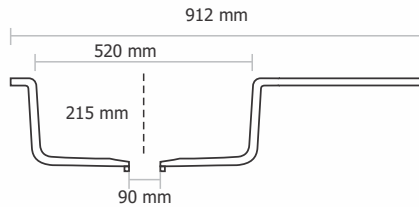

Granite - Rs. 12,545/-
Metallic - Rs. 15,445/-
Premium Metallic - Rs. 17,445/-

Metallic

Granite

Premium Metallic

D - 302 - DIAMOND

Type : Double Bowl
Size in mm : 810x480x200 mm
Size in inch : (32x19x8 inch)

Granite - Rs. 13,945/-
Metallic - Rs. 17,345/-
Premium Metallic - Rs. 19,545/-

Metallic

Granite

Premium Metallic

D - 303 - NEXA

Type : Single Bowl Flat Drain
Size in mm : 912x450x210 mm
Size in inch : (36x18x8 inch)

Granite - Rs. 12,645/-
Metallic - Rs. 15,445/-
Premium Metallic - Rs. 17,545/-

Metallic

Granite

Premium Metallic

D - 401 - IMPERIAL

Type : Double Bowl
Size in mm : 842x540x225 mm
Size in inch : (33x21.5x8.9 inch)

Granite - Rs. 14,945/-
Metallic - Rs. 18,245/-
Premium Metallic - Rs. 20,545/-

Metallic

Granite

Premium Metallic

D - 402 - CARNIVAL

Type : Double Bowl
Size in mm : 940x436x230 mm
Size in inch : (37x20x8 inch)