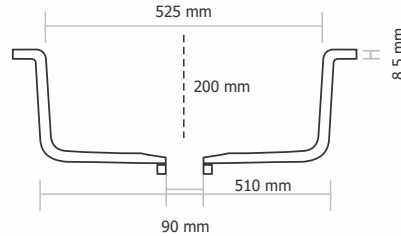

- Team Asiatique

D - 101 - IKON

Type : Single Bowl
Size in mm : 600x450x200 mm
Size in inch : (24x18x8 inch)

Granite - Rs. 7,245/-
Metallic - Rs. 8,945/-
Premium Metallic - Rs. 9,945/-

Metallic

Granite

Premium Metallic

D - 102 - PRECIS

Type : Single Bowl
Size in mm : 720x480x210 mm
Size in inch : (28.5x19x8 inch)

Granite - Rs. 11,145/-
Metallic - Rs. 13,745/-
Premium Metallic - Rs. 15,245/-

Metallic

Granite

Premium Metallic

D - 103 - ARENA

Type : Single Bowl
Size in mm : 540x450x220 mm
Size in inch : (21x18x9 inch)

Granite - Rs. 6,945/-
Metallic - Rs. 8,345/-
Premium Metallic - Rs. 9,345/-

Metallic

Granite

Premium Metallic

D - 104 - LAVELLO

Type : Single Bowl
Size in mm : 450x410x200 mm
Size in inch : (18x16x8 inch)

Granite - Rs. 6,245/-
Metallic - Rs. 7,245/-
Premium Metallic - Rs. 8,645/-

Metallic

Granite

Premium Metallic

D - 201 - ALEX

Type : Double Bowl
Size in mm : 865x505x210 mm
Size in inch : (34x20x8 inch)