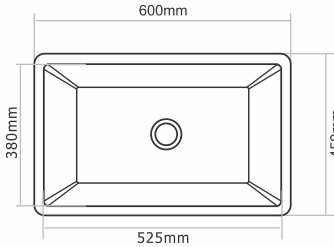

- Team Asiatique

D - 101 - IKON

Type : Single Bowl
Size in mm : 600x450x200 mm
Size in inch : (24x18x8 inch)

Granite - Rs. 7,245/-
Metallic - Rs. 8,945/-
Premium Metallic - Rs. 9,945/-

Metallic

Granite

Premium Metallic

D - 102 - PRECIS

Type : Single Bowl
Size in mm : 720x480x210 mm
Size in inch : (28.5x19x8 inch)

Granite - Rs. 11,145/-
Metallic - Rs. 13,745/-
Premium Metallic - Rs. 15,245/-

Metallic

Granite

Premium Metallic

D - 103 - ARENA

Type : Single Bowl
Size in mm : 540x450x220 mm
Size in inch : (21x18x9 inch)

Granite - Rs. 6,945/-
Metallic - Rs. 8,345/-
Premium Metallic - Rs. 9,345/-

Metallic

Granite

Premium Metallic

D - 104 - LAVELLO

Type : Single Bowl
Size in mm : 450x410x200 mm
Size in inch : (18x16x8 inch)

Granite - Rs. 6,245/-
Metallic - Rs. 7,245/-
Premium Metallic - Rs. 8,645/-

Metallic

Granite

Premium Metallic

D - 201 - ALEX

Type : Double Bowl
Size in mm : 865x505x210 mm
Size in inch : (34x20x8 inch)