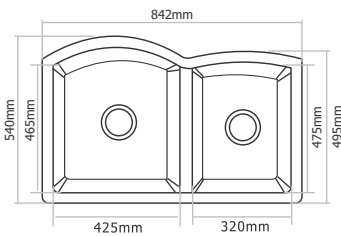

Granite - Rs. 12,545/-
Metallic - Rs. 15,445/-
Premium Metallic - Rs. 17,445/-

Metallic

Granite

Premium Metallic

D - 302 - DIAMOND

Type : Double Bowl
Size in mm : 810x480x200 mm
Size in inch : (32x19x8 inch)

Granite - Rs. 12,645/-
Metallic - Rs. 15,445/-
Premium Metallic - Rs. 17,545/-

Metallic

Granite

Premium Metallic

D - 401 - IMPERIAL

Type : Double Bowl
Size in mm : 842x540x225 mm
Size in inch : (33x21.5x8.9 inch)

Granite - Rs. 14,945/-
Metallic - Rs. 18,245/-
Premium Metallic - Rs. 20,545/-

Metallic

Granite

Premium Metallic

D - 402 - CARNIVAL

Type : Double Bowl
Size in mm : 940x436x230 mm
Size in inch : (37x20x8 inch)

Granite - Rs. 15,545/-
Metallic - Rs. 18,945/-
Premium Metallic - Rs. 21,245/-

Metallic

Granite

Premium Metallic

— D - 501 - LEXA

Type : Double Bowl Flat Drain
Size in mm : 1145x495x210 mm
Size in inch : (45x19.5x8.9 inch)