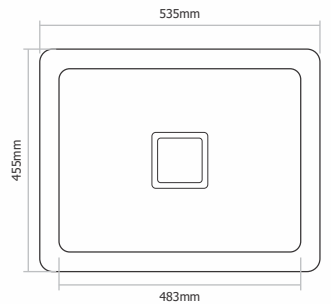

MRP Matt : Rs. 17,945/-

H - 809

Type : Double Deep Bowl
 Size in mm : 940x460x230 mm
 Size in inch : (37x18x9 inch)
 Bowl Size : 15.5x17 - 14x17 inch
 Finish : Matt

MRP Matt : Rs. 17,945/-

H - 810

Type : Double Deep Bowl
 Size in mm : 1150x510x230 mm
 Size in inch : (45x20x9 inch)
 Bowl Size : 21x18 - 21 x18 inch
 Finish : Matt

MRP Matt : Rs. 22,945/-

H - 901

Type : Single Bowl
Size in mm : 455x405x230 mm
Size in inch : (16x18x9 inch)
Bowl Size : 16x14 inch
Finish : Matt

MRP Matt : Rs. 8,245/-

H - 902

Type : Single Bowl
Size in mm : 535x455x230 mm
Size in inch : (21x18x9 inch)
Bowl Size : 19x16 inch
Finish : Matt

MRP Matt : Rs. 9,545/-

H - 903

Type : Single Bowl
Size in mm : 610x455x230 mm
Size in inch : (24x18x9 inch)
Bowl Size : 22x16 inch
Finish : Matt

MRP Matt : Rs. 10,545/-

H - 904

Type : Single Bowl
Size in mm : 765x455x230 mm
Size in inch : (30x18x9 inch)
Bowl Size : 28x16 inch
Finish : Matt

MRP Matt : Rs. 11,945/-

H - 905

Type : Double Deep Bowl
Size in mm : 815x455x230 mm
Size in inch : (32x18x9 inch)
Bowl Size : 14.5x15 - 14.5x16 inch
Finish : Matt

MRP Matt : Rs. 14,645/-

H - 906

Type : Double Deep Bowl With Mini Bowl
Size in mm : 815x455x230 mm
Size in inch : (32x18x9 inch)
Bowl Size : 19x14 - 10x16 inch
Finish : Matt