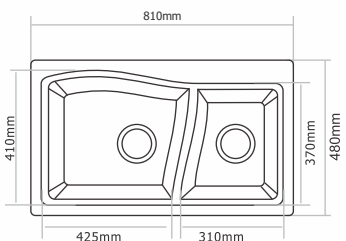

Granite - Rs. 13,845/-
Metallic - Rs. 16,945/-
Premium Metallic - Rs. 18,945/-

Metallic

Granite

Premium Metallic

D - 301 - METRA

Type : Single Bowl
Size in mm : 810x480x210 mm
Size in inch : (32x19x8 inch)

Granite - Rs. 12,545/-
Metallic - Rs. 15,445/-
Premium Metallic - Rs. 17,445/-

Metallic

Granite

Premium Metallic

D - 302 - DIAMOND

Type : Double Bowl
Size in mm : 810x480x200 mm
Size in inch : (32x19x8 inch)

Granite - Rs. 13,945/-
Metallic - Rs. 17,345/-
Premium Metallic - Rs. 19,545/-

Metallic

Granite

Premium Metallic

D - 303 - NEXA

Type : Single Bowl Flat Drain
Size in mm : 912x450x210 mm
Size in inch : (36x18x8 inch)

Granite - Rs. 12,645/-
Metallic - Rs. 15,445/-
Premium Metallic - Rs. 17,545/-

Metallic

Granite

Premium Metallic

D - 401 - IMPERIAL

Type : Double Bowl
Size in mm : 842x540x225 mm
Size in inch : (33x21.5x8.9 inch)