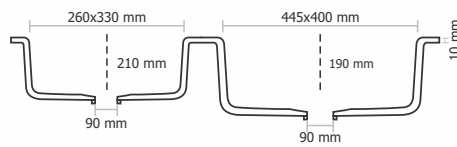

D - 103 - ARENA

Type : Single Bowl
Size in mm : 540x450x220 mm
Size in inch : (21x18x9 inch)

Granite - Rs. 6,945/-
Metallic - Rs. 8,345/-
Premium Metallic - Rs. 9,345/-

Metallic

Granite

Premium Metallic

D - 104 - LAVELLO

Type : Single Bowl
Size in mm : 450x410x200 mm
Size in inch : (18x16x8 inch)

Granite - Rs. 6,245/-
Metallic - Rs. 7,245/-
Premium Metallic - Rs. 8,645/-

Metallic

Granite

Premium Metallic

D - 201 - ALEX

Type : Double Bowl
Size in mm : 865x505x210 mm
Size in inch : (34x20x8 inch)

Granite - Rs. 14,245/-
Metallic - Rs. 17,445/-
Premium Metallic - Rs. 19,545/-

Metallic

Granite

Premium Metallic

D - 202 - VIENNA

Type : Double Bowl
Size in mm : 785x452x200 mm
Size in inch : (31x18x8.3 inch)

Granite - Rs. 12,745/-
Metallic - Rs. 15,645/-
Premium Metallic - Rs. 17,745/-

Metallic

Granite

Premium Metallic

D - 203 - VISION

Type : Double Bowl
Size in mm : 780x485x195 mm
Size in inch : (31x19.5x8 inch)