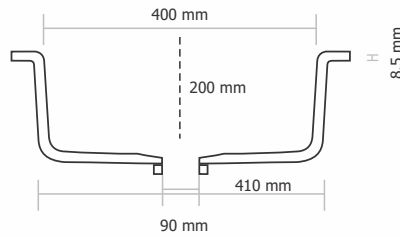

D - 102 - PRECIS

Type : Single Bowl
Size in mm : 720x480x210 mm
Size in inch : (28.5x19x8 inch)

Granite - Rs. 11,145/-
Metallic - Rs. 13,745/-
Premium Metallic - Rs. 15,245/-

Metallic

Granite

Premium Metallic

D - 103 - ARENA

Type : Single Bowl
Size in mm : 540x450x220 mm
Size in inch : (21x18x9 inch)

Granite - Rs. 6,945/-
Metallic - Rs. 8,345/-
Premium Metallic - Rs. 9,345/-

Metallic

Granite

Premium Metallic

D - 104 - LAVELLO

Type : Single Bowl
Size in mm : 450x410x200 mm
Size in inch : (18x16x8 inch)

Granite - Rs. 6,245/-
Metallic - Rs. 7,245/-
Premium Metallic - Rs. 8,645/-

Metallic

Granite

Premium Metallic

D - 201 - ALEX

Type : Double Bowl
Size in mm : 865x505x210 mm
Size in inch : (34x20x8 inch)

Granite - Rs. 14,245/-
Metallic - Rs. 17,445/-
Premium Metallic - Rs. 19,545/-

Metallic

Granite

Premium Metallic

D - 202 - VIENNA

Type : Double Bowl
Size in mm : 785x452x200 mm
Size in inch : (31x18x8.3 inch)