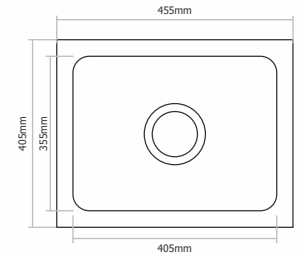

S - 603

Type : Single Bowl
Size in mm : 535x455x215 mm
Size in inch : (21x18x8 inch)
Bowl Size : 18x15 inch
Finish : Glossy / Matt

MRP Glossy: Rs. 3,945/-
MRP Matt : Rs. 4,145/-

S - 604

Type : Single Bowl
Size in mm : 610x455x230 mm
Size in inch : (24x18x9 inch)
Bowl Size : 22x16 inch
Finish : Glossy / Matt

MRP Glossy: Rs. 4,445/-
MRP Matt : Rs. 4,645/-

S - 605

Type : Single Bowl With Drain
 Size in mm : 940x460x205 mm
 Size in inch : (37x18x8 inch)
 Bowl Size : 18x14 inch
 Finish : Glossy / Matt

MRP Glossy: Rs. 5,845/-
 MRP Matt : Rs. 6,045/-

S - 606

Type : Double Bowl
 Size in mm : 940x460x205mm
 Size in inch : (37x18x8 inch)
 Bowl Size : 16x14 - 16x14 inch
 Finish : Glossy / Matt

MRP Glossy: Rs. 6,545/-
 MRP Matt : Rs. 6,745/-

S - 701

Type : Single Bowl
Size in mm : 455x405x205 mm
Size in inch : (18x16x8 inch)
Bowl Size : 16x14 inch
Finish : Glossy / Matt

S - 703

Type : Single Bowl
Size in mm : 535x455x215 mm
Size in inch : (21x18x8 inch)
Bowl Size : 18x15 inch
Finish : Glossy / Matt

MRP Glossy: Rs. 6,145/-
MRP Matt : Rs. 6,345/-

S - 704

Type : Single Bowl
Size in mm : 610x455x230 mm
Size in inch : (24x18x9 inch)
Bowl Size : 22x16 inch
Finish : Glossy / Matt