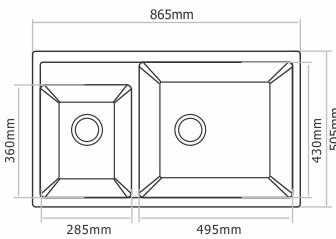

D - 103 - ARENA

Type : Single Bowl
Size in mm : 540x450x220 mm
Size in inch : (21x18x9 inch)

Granite - Rs. 6,945/-
Metallic - Rs. 8,345/-
Premium Metallic - Rs. 9,345/-

Metallic

Granite

Premium Metallic

D - 104 - LAVELLO

Type : Single Bowl
Size in mm : 450x410x200 mm
Size in inch : (18x16x8 inch)

Granite - Rs. 6,245/-
Metallic - Rs. 7,245/-
Premium Metallic - Rs. 8,645/-

Metallic

Granite

Premium Metallic

D - 201 - ALEX

Type : Double Bowl
Size in mm : 865x505x210 mm
Size in inch : (34x20x8 inch)

Granite - Rs. 14,245/-
Metallic - Rs. 17,445/-
Premium Metallic - Rs. 19,545/-

Metallic

Granite

Premium Metallic

D - 202 - VIENNA

Type : Double Bowl
Size in mm : 785x452x200 mm
Size in inch : (31x18x8.3 inch)

Granite - Rs. 12,745/-
Metallic - Rs. 15,645/-
Premium Metallic - Rs. 17,745/-

Metallic

Granite

Premium Metallic

D - 203 - VISION

Type : Double Bowl
Size in mm : 780x485x195 mm
Size in inch : (31x19.5x8 inch)