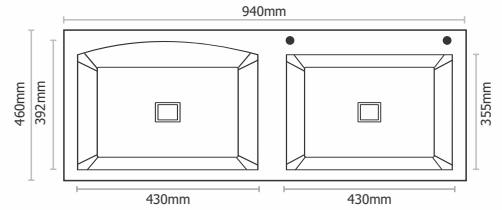

MRP Matt : Rs. 9,545/-

H - 903

Type : Single Bowl
Size in mm : 610x455x230 mm
Size in inch : (24x18x9 inch)
Bowl Size : 22x16 inch
Finish : Matt

MRP Matt : Rs. 10,545/-

H - 904

Type : Single Bowl
Size in mm : 765x455x230 mm
Size in inch : (30x18x9 inch)
Bowl Size : 28x16 inch
Finish : Matt

MRP Matt : Rs. 11,945/-

H - 905

Type : Double Deep Bowl
Size in mm : 815x455x230 mm
Size in inch : (32x18x9 inch)
Bowl Size : 14.5x15 - 14.5x16 inch
Finish : Matt

MRP Matt : Rs. 14,645/-

H - 906

Type : Double Deep Bowl With Mini Bowl
Size in mm : 815x455x230 mm
Size in inch : (32x18x9 inch)
Bowl Size : 19x14 - 10x16 inch
Finish : Matt

MRP Matt : Rs. 14,745/-

H - 907

Type : Single Deep Bowl With Drain
Size in mm : 815x455x230 mm
Size in inch : (32x18x9 inch)
Bowl Size : 17x16 inch
Finish : Matt

MRP Matt : Rs. 14,645/-

H - 908

Type : Single Deep Bowl With Drain
Size in mm : 940x460x230 mm
Size in inch : (37x18x9 inch)
Bowl Size : 17x16 inch
Finish : Matt

MRP Matt : Rs. 16,045/-

H - 909

Type : Double Deep Bowl
 Size in mm : 940x460x230 mm
 Size in inch : (37x18x9 inch)
 Bowl Size : 15.5x17 - 14x17 inch
 Finish : Matt

MRP Matt : Rs. 16,145/-

H - 910

Type : Double Deep Bowl
 Size in mm : 1150x510x230 mm
 Size in inch : (45x20x9 inch)
 Bowl Size : 21x18 - 21 x18 inch
 Finish : Matt