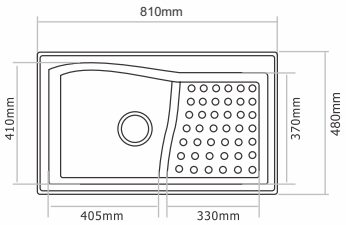

Type : Single Bowl
Size in mm : 450x410x200 mm
Size in inch : (18x16x8 inch)

Granite - Rs. 6,245/-
Metallic - Rs. 7,245/-
Premium Metallic - Rs. 8,645/-

Metallic

Granite

Premium Metallic

D - 201 - ALEX

Type : Double Bowl
Size in mm : 865x505x210 mm
Size in inch : (34x20x8 inch)

Granite - Rs. 12,745/-
Metallic - Rs. 15,645/-
Premium Metallic - Rs. 17,745/-

Metallic

Granite

Premium Metallic

D - 203 - VISION

Type : Double Bowl
Size in mm : 780x485x195 mm
Size in inch : (31x19.5x8 inch)

Granite - Rs. 13,845/-
Metallic - Rs. 16,945/-
Premium Metallic - Rs. 18,945/-

Metallic

Granite

Premium Metallic

D - 301 - METRA

Type : Single Bowl
Size in mm : 810x480x210 mm
Size in inch : (32x19x8 inch)

Granite - Rs. 12,545/-
Metallic - Rs. 15,445/-
Premium Metallic - Rs. 17,445/-

Metallic

Granite

Premium Metallic

D - 302 - DIAMOND

Type : Double Bowl
Size in mm : 810x480x200 mm
Size in inch : (32x19x8 inch)