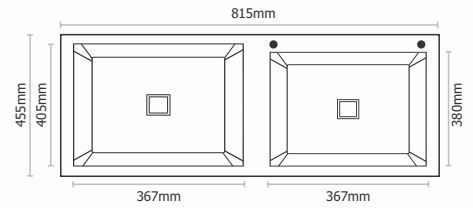

MRP Matt : Rs. 17,945/-

H - 809

Type : Double Deep Bowl
 Size in mm : 940x460x230 mm
 Size in inch : (37x18x9 inch)
 Bowl Size : 15.5x17 - 14x17 inch
 Finish : Matt

MRP Matt : Rs. 17,945/-

H - 810

Type : Double Deep Bowl
 Size in mm : 1150x510x230 mm
 Size in inch : (45x20x9 inch)
 Bowl Size : 21x18 - 21 x18 inch
 Finish : Matt

MRP Matt : Rs. 22,945/-

H - 901

Type : Single Bowl
Size in mm : 455x405x230 mm
Size in inch : (16x18x9 inch)
Bowl Size : 16x14 inch
Finish : Matt

MRP Matt : Rs. 8,245/-

H - 902

Type : Single Bowl
Size in mm : 535x455x230 mm
Size in inch : (21x18x9 inch)
Bowl Size : 19x16 inch
Finish : Matt

MRP Matt : Rs. 9,545/-

H - 903

Type : Single Bowl
Size in mm : 610x455x230 mm
Size in inch : (24x18x9 inch)
Bowl Size : 22x16 inch
Finish : Matt

MRP Matt : Rs. 10,545/-

H - 904

Type : Single Bowl
Size in mm : 765x455x230 mm
Size in inch : (30x18x9 inch)
Bowl Size : 28x16 inch
Finish : Matt

MRP Matt : Rs. 11,945/-

H - 905

Type : Double Deep Bowl
Size in mm : 815x455x230 mm
Size in inch : (32x18x9 inch)
Bowl Size : 14.5x15 - 14.5x16 inch
Finish : Matt

MRP Matt : Rs. 14,645/-

H - 906

Type : Double Deep Bowl With Mini Bowl
Size in mm : 815x455x230 mm
Size in inch : (32x18x9 inch)
Bowl Size : 19x14 - 10x16 inch
Finish : Matt