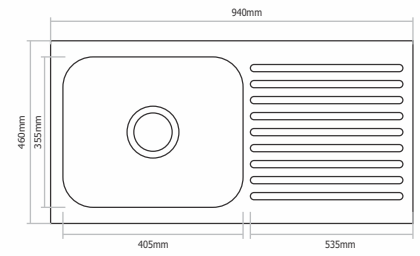

S - 606

Type : Double Bowl
 Size in mm : 940x460x205mm
 Size in inch : (37x18x8 inch)
 Bowl Size : 16x14 - 16x14 inch
 Finish : Glossy / Matt

MRP Glossy: Rs. 6,545/-
 MRP Matt : Rs. 6,745/-

S - 701

Type : Single Bowl
Size in mm : 455x405x205 mm
Size in inch : (18x16x8 inch)
Bowl Size : 16x14 inch
Finish : Glossy / Matt

S - 703

Type : Single Bowl
Size in mm : 535x455x215 mm
Size in inch : (21x18x8 inch)
Bowl Size : 18x15 inch
Finish : Glossy / Matt

MRP Glossy: Rs. 6,145/-
MRP Matt : Rs. 6,345/-

S - 704

Type : Single Bowl
Size in mm : 610x455x230 mm
Size in inch : (24x18x9 inch)
Bowl Size : 22x16 inch
Finish : Glossy / Matt

MRP Glossy: Rs. 6,945/-
MRP Matt : Rs. 7,145/-

S - 705

Type : Single Bowl With Drain
 Size in mm : 940x460x205 mm
 Size in inch : (37x18x8 inch)
 Bowl Size : 18x14 inch
 Finish : Glossy / Matt

MRP Glossy: Rs. 8,845/-
 MRP Matt : Rs. 9,045/-

S - 706

Type : Double Bowl
 Size in mm : 940x460x205mm
 Size in inch : (37x18x8 inch)
 Bowl Size : 16x14 - 16x14 inch
 Finish : Glossy / Matt

MRP Glossy: Rs. 11,545/-
 MRP Matt : Rs. 11,745/-

H - 801

Type : Single Bowl
Size in mm : 455x405x230 mm
Size in inch : (18x16x9 inch)
Bowl Size : 16x14 inch
Finish : Matt