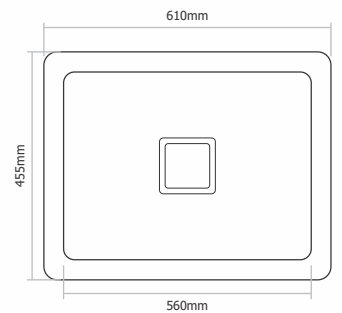

S - 706

Type : Double Bowl
 Size in mm : 940x460x205mm
 Size in inch : (37x18x8 inch)
 Bowl Size : 16x14 - 16x14 inch
 Finish : Glossy / Matt

MRP Glossy: Rs. 11,545/-
 MRP Matt : Rs. 11,745/-

H - 801

Type : Single Bowl
Size in mm : 455x405x230 mm
Size in inch : (18x16x9 inch)
Bowl Size : 16x14 inch
Finish : Matt

MRP Matt : Rs. 9,245/-

H - 802

Type : Single Bowl
Size in mm : 535x455x230 mm
Size in inch : (21x18x9 inch)
Bowl Size : 19x16 inch
Finish : Matt

MRP Matt : Rs. 10,545/-

H - 803

Type : Single Bowl
Size in mm : 610x455x230 mm
Size in inch : (24x18x9 inch)
Bowl Size : 22x16 inch
Finish : Matt

MRP Matt : Rs. 11,745/-

H - 804

Type : Single Bowl
Size in mm : 765x455x230 mm
Size in inch : (30x18x9 inch)
Bowl Size : 28x16 inch
Finish : Matt

MRP Matt : Rs. 13,145/-

H - 805

Type : Double Deep Bowl
 Size in mm : 815x455x230 mm
 Size in inch : (32x18x9 inch)
 Bowl Size : 14.5x15 - 14.5x16 inch
 Finish : Matt

MRP Matt : Rs. 16,545/-

H - 806

Type : Double Deep Bowl With Mini Bowl
 Size in mm : 815x455x230 mm
 Size in inch : (32x18x9 inch)
 Bowl Size : 19x14 - 10x16 inch
 Finish : Matt

MRP Matt : Rs. 16,545/-

H - 807