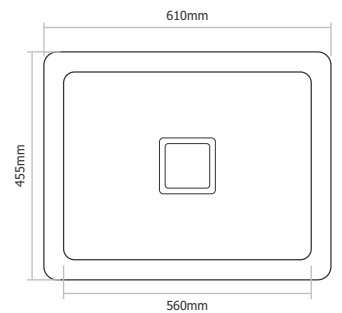

MRP Matt : Rs. 17,945/-

H - 809

Type : Double Deep Bowl
 Size in mm : 940x460x230 mm
 Size in inch : (37x18x9 inch)
 Bowl Size : 15.5x17 - 14x17 inch
 Finish : Matt

MRP Matt : Rs. 17,945/-

H - 810

Type : Double Deep Bowl
 Size in mm : 1150x510x230 mm
 Size in inch : (45x20x9 inch)
 Bowl Size : 21x18 - 21 x18 inch
 Finish : Matt

MRP Matt : Rs. 22,945/-

H - 901

Type : Single Bowl
Size in mm : 455x405x230 mm
Size in inch : (16x18x9 inch)
Bowl Size : 16x14 inch
Finish : Matt

MRP Matt : Rs. 8,245/-

H - 902

Type : Single Bowl
Size in mm : 535x455x230 mm
Size in inch : (21x18x9 inch)
Bowl Size : 19x16 inch
Finish : Matt

MRP Matt : Rs. 9,545/-

H - 903

Type : Single Bowl
Size in mm : 610x455x230 mm
Size in inch : (24x18x9 inch)
Bowl Size : 22x16 inch
Finish : Matt

MRP Matt : Rs. 10,545/-

H - 904

Type : Single Bowl
Size in mm : 765x455x230 mm
Size in inch : (30x18x9 inch)
Bowl Size : 28x16 inch
Finish : Matt

MRP Matt : Rs. 11,945/-

H - 905

Type : Double Deep Bowl
Size in mm : 815x455x230 mm
Size in inch : (32x18x9 inch)
Bowl Size : 14.5x15 - 14.5x16 inch
Finish : Matt

MRP Matt : Rs. 14,645/-

H - 906

Type : Double Deep Bowl With Mini Bowl
Size in mm : 815x455x230 mm
Size in inch : (32x18x9 inch)
Bowl Size : 19x14 - 10x16 inch
Finish : Matt