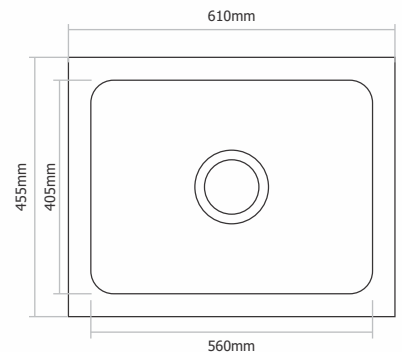

S - 606

Type : Double Bowl
 Size in mm : 940x460x205mm
 Size in inch : (37x18x8 inch)
 Bowl Size : 16x14 - 16x14 inch
 Finish : Glossy / Matt

MRP Glossy: Rs. 6,545/-
 MRP Matt : Rs. 6,745/-

S - 701

Type : Single Bowl
Size in mm : 455x405x205 mm
Size in inch : (18x16x8 inch)
Bowl Size : 16x14 inch
Finish : Glossy / Matt

S - 703

Type : Single Bowl
Size in mm : 535x455x215 mm
Size in inch : (21x18x8 inch)
Bowl Size : 18x15 inch
Finish : Glossy / Matt

MRP Glossy: Rs. 6,145/-
MRP Matt : Rs. 6,345/-

S - 704

Type : Single Bowl
Size in mm : 610x455x230 mm
Size in inch : (24x18x9 inch)
Bowl Size : 22x16 inch
Finish : Glossy / Matt

MRP Glossy: Rs. 6,945/-
MRP Matt : Rs. 7,145/-

S - 705

Type : Single Bowl With Drain
 Size in mm : 940x460x205 mm
 Size in inch : (37x18x8 inch)
 Bowl Size : 18x14 inch
 Finish : Glossy / Matt

MRP Glossy: Rs. 8,845/-
 MRP Matt : Rs. 9,045/-

S - 706

Type : Double Bowl
 Size in mm : 940x460x205mm
 Size in inch : (37x18x8 inch)
 Bowl Size : 16x14 - 16x14 inch
 Finish : Glossy / Matt

MRP Glossy: Rs. 11,545/-
 MRP Matt : Rs. 11,745/-

H - 801

Type : Single Bowl
Size in mm : 455x405x230 mm
Size in inch : (18x16x9 inch)
Bowl Size : 16x14 inch
Finish : Matt