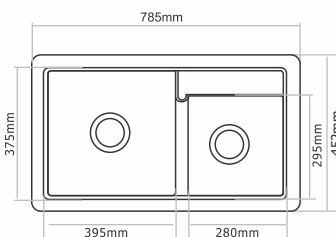

D - 103 - ARENA

Type : Single Bowl
Size in mm : 540x450x220 mm
Size in inch : (21x18x9 inch)

Granite - Rs. 6,945/-
Metallic - Rs. 8,345/-
Premium Metallic - Rs. 9,345/-

Metallic

Granite

Premium Metallic

D - 104 - LAVELLO

Type : Single Bowl
Size in mm : 450x410x200 mm
Size in inch : (18x16x8 inch)

Granite - Rs. 6,245/-
Metallic - Rs. 7,245/-
Premium Metallic - Rs. 8,645/-

Metallic

Granite

Premium Metallic

D - 201 - ALEX

Type : Double Bowl
Size in mm : 865x505x210 mm
Size in inch : (34x20x8 inch)

Granite - Rs. 14,245/-
Metallic - Rs. 17,445/-
Premium Metallic - Rs. 19,545/-

Metallic

Granite

Premium Metallic

D - 202 - VIENNA

Type : Double Bowl
Size in mm : 785x452x200 mm
Size in inch : (31x18x8.3 inch)

Granite - Rs. 12,745/-
Metallic - Rs. 15,645/-
Premium Metallic - Rs. 17,745/-

Metallic

Granite

Premium Metallic

D - 203 - VISION

Type : Double Bowl
Size in mm : 780x485x195 mm
Size in inch : (31x19.5x8 inch)