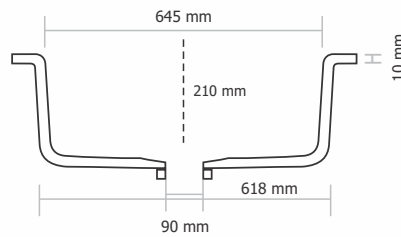

- Team Asiatique

D - 101 - IKON

Type : Single Bowl
Size in mm : 600x450x200 mm
Size in inch : (24x18x8 inch)

Granite - Rs. 7,245/-
Metallic - Rs. 8,945/-
Premium Metallic - Rs. 9,945/-

Metallic

Granite

Premium Metallic

D - 102 - PRECIS

Type : Single Bowl
Size in mm : 720x480x210 mm
Size in inch : (28.5x19x8 inch)

Granite - Rs. 11,145/-
Metallic - Rs. 13,745/-
Premium Metallic - Rs. 15,245/-

Metallic

Granite

Premium Metallic

D - 103 - ARENA

Type : Single Bowl
Size in mm : 540x450x220 mm
Size in inch : (21x18x9 inch)

Granite - Rs. 6,945/-
Metallic - Rs. 8,345/-
Premium Metallic - Rs. 9,345/-

Metallic

Granite

Premium Metallic

D - 104 - LAVELLO

Type : Single Bowl
Size in mm : 450x410x200 mm
Size in inch : (18x16x8 inch)

Granite - Rs. 6,245/-
Metallic - Rs. 7,245/-
Premium Metallic - Rs. 8,645/-

Metallic

Granite

Premium Metallic

D - 201 - ALEX

Type : Double Bowl
Size in mm : 865x505x210 mm
Size in inch : (34x20x8 inch)