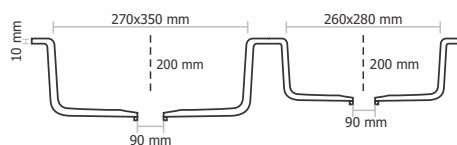

D - 103 - ARENA

Type : Single Bowl
Size in mm : 540x450x220 mm
Size in inch : (21x18x9 inch)

Granite - Rs. 6,945/-
Metallic - Rs. 8,345/-
Premium Metallic - Rs. 9,345/-

Metallic

Granite

Premium Metallic

D - 104 - LAVELLO

Type : Single Bowl
Size in mm : 450x410x200 mm
Size in inch : (18x16x8 inch)

Granite - Rs. 6,245/-
Metallic - Rs. 7,245/-
Premium Metallic - Rs. 8,645/-

Metallic

Granite

Premium Metallic

D - 201 - ALEX

Type : Double Bowl
Size in mm : 865x505x210 mm
Size in inch : (34x20x8 inch)

Granite - Rs. 14,245/-
Metallic - Rs. 17,445/-
Premium Metallic - Rs. 19,545/-

Metallic

Granite

Premium Metallic

D - 202 - VIENNA

Type : Double Bowl
Size in mm : 785x452x200 mm
Size in inch : (31x18x8.3 inch)

Granite - Rs. 12,745/-
Metallic - Rs. 15,645/-
Premium Metallic - Rs. 17,745/-

Metallic

Granite

Premium Metallic

D - 203 - VISION

Type : Double Bowl
Size in mm : 780x485x195 mm
Size in inch : (31x19.5x8 inch)