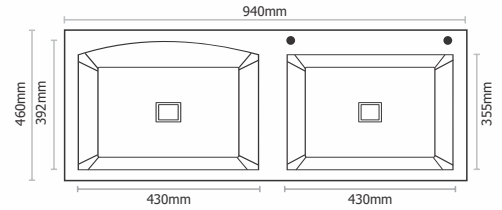

MRP Matt : Rs. 11,745/-

H - 804

Type : Single Bowl
Size in mm : 765x455x230 mm
Size in inch : (30x18x9 inch)
Bowl Size : 28x16 inch
Finish : Matt

MRP Matt : Rs. 13,145/-

H - 805

Type : Double Deep Bowl
 Size in mm : 815x455x230 mm
 Size in inch : (32x18x9 inch)
 Bowl Size : 14.5x15 - 14.5x16 inch
 Finish : Matt

MRP Matt : Rs. 16,545/-

H - 806

Type : Double Deep Bowl With Mini Bowl
 Size in mm : 815x455x230 mm
 Size in inch : (32x18x9 inch)
 Bowl Size : 19x14 - 10x16 inch
 Finish : Matt

MRP Matt : Rs. 16,545/-

H - 807

Type : Single Deep Bowl With Drain
 Size in mm : 815x455x230 mm
 Size in inch : (32x18x9 inch)
 Bowl Size : 17x16 inch
 Finish : Matt

MRP Matt : Rs. 16,545/-

H - 808

Type : Single Deep Bowl With Drain
 Size in mm : 940x460x230 mm
 Size in inch : (37x18x9 inch)
 Bowl Size : 17x16 inch
 Finish : Matt

MRP Matt : Rs. 17,945/-

H - 809

Type : Double Deep Bowl
 Size in mm : 940x460x230 mm
 Size in inch : (37x18x9 inch)
 Bowl Size : 15.5x17 - 14x17 inch
 Finish : Matt

MRP Matt : Rs. 17,945/-

H - 810

Type : Double Deep Bowl
 Size in mm : 1150x510x230 mm
 Size in inch : (45x20x9 inch)
 Bowl Size : 21x18 - 21 x18 inch
 Finish : Matt