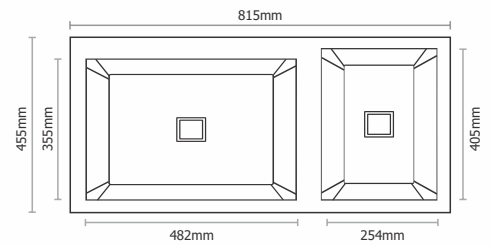

MRP Matt : Rs. 9,545/-

H - 903

Type : Single Bowl
Size in mm : 610x455x230 mm
Size in inch : (24x18x9 inch)
Bowl Size : 22x16 inch
Finish : Matt

MRP Matt : Rs. 10,545/-

H - 904

Type : Single Bowl
Size in mm : 765x455x230 mm
Size in inch : (30x18x9 inch)
Bowl Size : 28x16 inch
Finish : Matt

MRP Matt : Rs. 11,945/-

H - 905

Type : Double Deep Bowl
Size in mm : 815x455x230 mm
Size in inch : (32x18x9 inch)
Bowl Size : 14.5x15 - 14.5x16 inch
Finish : Matt

MRP Matt : Rs. 14,645/-

H - 906

Type : Double Deep Bowl With Mini Bowl
Size in mm : 815x455x230 mm
Size in inch : (32x18x9 inch)
Bowl Size : 19x14 - 10x16 inch
Finish : Matt

MRP Matt : Rs. 14,745/-

H - 907

Type : Single Deep Bowl With Drain
Size in mm : 815x455x230 mm
Size in inch : (32x18x9 inch)
Bowl Size : 17x16 inch
Finish : Matt

MRP Matt : Rs. 14,645/-

H - 908

Type : Single Deep Bowl With Drain
Size in mm : 940x460x230 mm
Size in inch : (37x18x9 inch)
Bowl Size : 17x16 inch
Finish : Matt

MRP Matt : Rs. 16,045/-

H - 909

Type : Double Deep Bowl
 Size in mm : 940x460x230 mm
 Size in inch : (37x18x9 inch)
 Bowl Size : 15.5x17 - 14x17 inch
 Finish : Matt

MRP Matt : Rs. 16,145/-

H - 910

Type : Double Deep Bowl
 Size in mm : 1150x510x230 mm
 Size in inch : (45x20x9 inch)
 Bowl Size : 21x18 - 21 x18 inch
 Finish : Matt