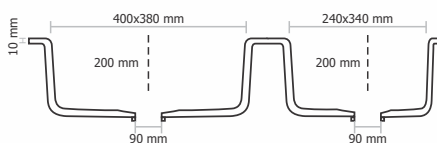

Metallic

Granite

Premium Metallic