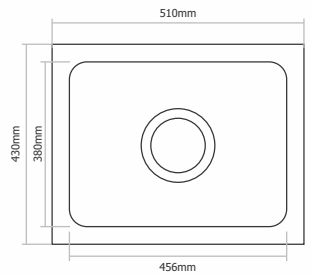

MRP Glossy: Rs. 5,745/-
MRP Matt : Rs. 5,945/-