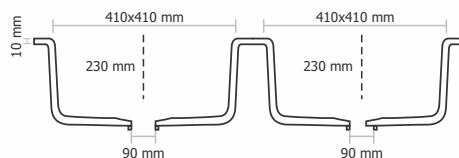

Granite - Rs. 12,645/-
Metallic - Rs. 15,445/-
Premium Metallic - Rs. 17,545/-

Metallic

Granite

Premium Metallic

D - 401 - IMPERIAL

Type : Double Bowl
Size in mm : 842x540x225 mm
Size in inch : (33x21.5x8.9 inch)

Granite - Rs. 14,945/-
Metallic - Rs. 18,245/-
Premium Metallic - Rs. 20,545/-

Metallic

Granite

Premium Metallic

D - 402 - CARNIVAL

Type : Double Bowl
Size in mm : 940x436x230 mm
Size in inch : (37x20x8 inch)

Granite - Rs. 15,545/-
Metallic - Rs. 18,945/-
Premium Metallic - Rs. 21,245/-

Metallic

Granite

Premium Metallic

— D - 501 - LEXA

Type : Double Bowl Flat Drain
Size in mm : 1145x495x210 mm
Size in inch : (45x19.5x8.9 inch)

Granite - Rs. 17,145/-
Metallic - Rs. 19,845/-
Premium Metallic - Rs. 22,345/-

Metallic

Granite

Premium Metallic

— D - 502 - ELITE

Type : Double Bowl
Size in mm : 1150x500x230 mm
Size in inch : (45x19.5x9 inch)