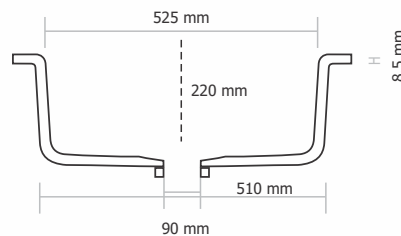

D - 102 - PRECIS

Type : Single Bowl
Size in mm : 720x480x210 mm
Size in inch : (28.5x19x8 inch)

Granite - Rs. 11,145/-
Metallic - Rs. 13,745/-
Premium Metallic - Rs. 15,245/-

Metallic

Granite

Premium Metallic

D - 103 - ARENA

Type : Single Bowl
Size in mm : 540x450x220 mm
Size in inch : (21x18x9 inch)

Granite - Rs. 6,945/-
Metallic - Rs. 8,345/-
Premium Metallic - Rs. 9,345/-

Metallic

Granite

Premium Metallic

D - 104 - LAVELLO

Type : Single Bowl
Size in mm : 450x410x200 mm
Size in inch : (18x16x8 inch)

Granite - Rs. 6,245/-
Metallic - Rs. 7,245/-
Premium Metallic - Rs. 8,645/-

Metallic

Granite

Premium Metallic

D - 201 - ALEX

Type : Double Bowl
Size in mm : 865x505x210 mm
Size in inch : (34x20x8 inch)

Granite - Rs. 14,245/-
Metallic - Rs. 17,445/-
Premium Metallic - Rs. 19,545/-

Metallic

Granite

Premium Metallic

D - 202 - VIENNA

Type : Double Bowl
Size in mm : 785x452x200 mm
Size in inch : (31x18x8.3 inch)