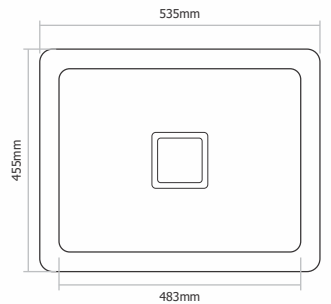

S - 703

Type : Single Bowl
Size in mm : 535x455x215 mm
Size in inch : (21x18x8 inch)
Bowl Size : 18x15 inch
Finish : Glossy / Matt

MRP Glossy: Rs. 6,145/-
MRP Matt : Rs. 6,345/-

S - 704

Type : Single Bowl
Size in mm : 610x455x230 mm
Size in inch : (24x18x9 inch)
Bowl Size : 22x16 inch
Finish : Glossy / Matt

S - 706

Type : Double Bowl
 Size in mm : 940x460x205mm
 Size in inch : (37x18x8 inch)
 Bowl Size : 16x14 - 16x14 inch
 Finish : Glossy / Matt

MRP Glossy: Rs. 11,545/-
 MRP Matt : Rs. 11,745/-

H - 801

Type : Single Bowl
Size in mm : 455x405x230 mm
Size in inch : (18x16x9 inch)
Bowl Size : 16x14 inch
Finish : Matt

MRP Matt : Rs. 9,245/-

H - 802

Type : Single Bowl
Size in mm : 535x455x230 mm
Size in inch : (21x18x9 inch)
Bowl Size : 19x16 inch
Finish : Matt

MRP Matt : Rs. 10,545/-

H - 803

Type : Single Bowl
Size in mm : 610x455x230 mm
Size in inch : (24x18x9 inch)
Bowl Size : 22x16 inch
Finish : Matt

MRP Matt : Rs. 11,745/-

H - 804

Type : Single Bowl
Size in mm : 765x455x230 mm
Size in inch : (30x18x9 inch)
Bowl Size : 28x16 inch
Finish : Matt

MRP Matt : Rs. 13,145/-

H - 805

Type : Double Deep Bowl
 Size in mm : 815x455x230 mm
 Size in inch : (32x18x9 inch)
 Bowl Size : 14.5x15 - 14.5x16 inch
 Finish : Matt