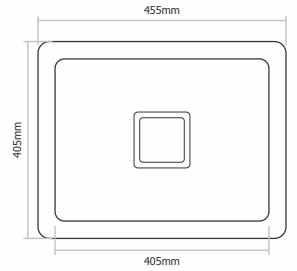

MRP Matt : Rs. 11,745/-

H - 804

Type : Single Bowl
Size in mm : 765x455x230 mm
Size in inch : (30x18x9 inch)
Bowl Size : 28x16 inch
Finish : Matt

MRP Matt : Rs. 13,145/-

H - 805

Type : Double Deep Bowl
 Size in mm : 815x455x230 mm
 Size in inch : (32x18x9 inch)
 Bowl Size : 14.5x15 - 14.5x16 inch
 Finish : Matt

Type : Single Deep Bowl With Drain
 Size in mm : 815x455x230 mm
 Size in inch : (32x18x9 inch)
 Bowl Size : 17x16 inch
 Finish : Matt

MRP Matt : Rs. 16,545/-

H - 808

Type : Single Deep Bowl With Drain
 Size in mm : 940x460x230 mm
 Size in inch : (37x18x9 inch)
 Bowl Size : 17x16 inch
 Finish : Matt

MRP Matt : Rs. 17,945/-

H - 809

Type : Double Deep Bowl
 Size in mm : 940x460x230 mm
 Size in inch : (37x18x9 inch)
 Bowl Size : 15.5x17 - 14x17 inch
 Finish : Matt

MRP Matt : Rs. 17,945/-

H - 810

Type : Double Deep Bowl
 Size in mm : 1150x510x230 mm
 Size in inch : (45x20x9 inch)
 Bowl Size : 21x18 - 21 x18 inch
 Finish : Matt

MRP Matt : Rs. 22,945/-

H - 901

Type : Single Bowl
Size in mm : 455x405x230 mm
Size in inch : (16x18x9 inch)
Bowl Size : 16x14 inch
Finish : Matt

MRP Matt : Rs. 8,245/-

H - 902

Type : Single Bowl
Size in mm : 535x455x230 mm
Size in inch : (21x18x9 inch)
Bowl Size : 19x16 inch
Finish : Matt