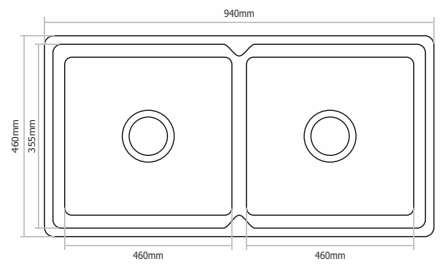

Granite - Rs. 17,145/-
Metallic - Rs. 19,845/-
Premium Metallic - Rs. 22,345/-

Metallic

Granite

Premium Metallic

— D - 502 - ELITE

Type : Double Bowl
Size in mm : 1150x500x230 mm
Size in inch : (45x19.5x9 inch)

S - 603

Type : Single Bowl
Size in mm : 535x455x215 mm
Size in inch : (21x18x8 inch)
Bowl Size : 18x15 inch
Finish : Glossy / Matt

MRP Glossy: Rs. 3,945/-
MRP Matt : Rs. 4,145/-

S - 604

Type : Single Bowl
Size in mm : 610x455x230 mm
Size in inch : (24x18x9 inch)
Bowl Size : 22x16 inch
Finish : Glossy / Matt

MRP Glossy: Rs. 4,445/-
MRP Matt : Rs. 4,645/-

S - 605

Type : Single Bowl With Drain
 Size in mm : 940x460x205 mm
 Size in inch : (37x18x8 inch)
 Bowl Size : 18x14 inch
 Finish : Glossy / Matt

MRP Glossy: Rs. 5,845/-
 MRP Matt : Rs. 6,045/-

S - 606

Type : Double Bowl
 Size in mm : 940x460x205mm
 Size in inch : (37x18x8 inch)
 Bowl Size : 16x14 - 16x14 inch
 Finish : Glossy / Matt

MRP Glossy: Rs. 6,545/-
 MRP Matt : Rs. 6,745/-

S - 701

Type : Single Bowl
Size in mm : 455x405x205 mm
Size in inch : (18x16x8 inch)
Bowl Size : 16x14 inch
Finish : Glossy / Matt