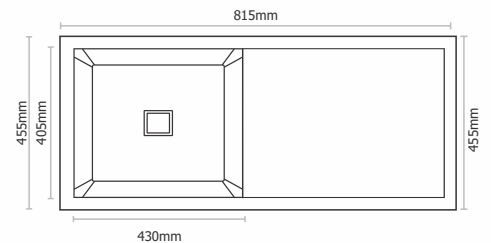

S - 706

Type : Double Bowl
 Size in mm : 940x460x205mm
 Size in inch : (37x18x8 inch)
 Bowl Size : 16x14 - 16x14 inch
 Finish : Glossy / Matt

MRP Glossy: Rs. 11,545/-
 MRP Matt : Rs. 11,745/-

H - 801

Type : Single Bowl
Size in mm : 455x405x230 mm
Size in inch : (18x16x9 inch)
Bowl Size : 16x14 inch
Finish : Matt

MRP Matt : Rs. 11,745/-

H - 804

Type : Single Bowl
Size in mm : 765x455x230 mm
Size in inch : (30x18x9 inch)
Bowl Size : 28x16 inch
Finish : Matt

MRP Matt : Rs. 13,145/-

H - 805

Type : Double Deep Bowl
 Size in mm : 815x455x230 mm
 Size in inch : (32x18x9 inch)
 Bowl Size : 14.5x15 - 14.5x16 inch
 Finish : Matt

MRP Matt : Rs. 16,545/-

H - 806

Type : Double Deep Bowl With Mini Bowl
 Size in mm : 815x455x230 mm
 Size in inch : (32x18x9 inch)
 Bowl Size : 19x14 - 10x16 inch
 Finish : Matt

MRP Matt : Rs. 16,545/-

H - 807

Type : Single Deep Bowl With Drain
 Size in mm : 815x455x230 mm
 Size in inch : (32x18x9 inch)
 Bowl Size : 17x16 inch
 Finish : Matt

MRP Matt : Rs. 16,545/-

H - 808

Type : Single Deep Bowl With Drain
 Size in mm : 940x460x230 mm
 Size in inch : (37x18x9 inch)
 Bowl Size : 17x16 inch
 Finish : Matt