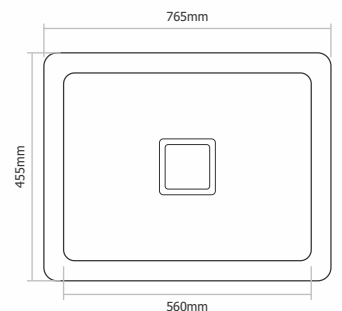

MRP Matt : Rs. 17,945/-

H - 809

Type : Double Deep Bowl
 Size in mm : 940x460x230 mm
 Size in inch : (37x18x9 inch)
 Bowl Size : 15.5x17 - 14x17 inch
 Finish : Matt

MRP Matt : Rs. 17,945/-

H - 810

Type : Double Deep Bowl
 Size in mm : 1150x510x230 mm
 Size in inch : (45x20x9 inch)
 Bowl Size : 21x18 - 21 x18 inch
 Finish : Matt

MRP Matt : Rs. 22,945/-

H - 901

Type : Single Bowl
Size in mm : 455x405x230 mm
Size in inch : (16x18x9 inch)
Bowl Size : 16x14 inch
Finish : Matt

MRP Matt : Rs. 8,245/-

H - 902

Type : Single Bowl
Size in mm : 535x455x230 mm
Size in inch : (21x18x9 inch)
Bowl Size : 19x16 inch
Finish : Matt

MRP Matt : Rs. 9,545/-

H - 903

Type : Single Bowl
Size in mm : 610x455x230 mm
Size in inch : (24x18x9 inch)
Bowl Size : 22x16 inch
Finish : Matt

MRP Matt : Rs. 10,545/-

H - 904

Type : Single Bowl
Size in mm : 765x455x230 mm
Size in inch : (30x18x9 inch)
Bowl Size : 28x16 inch
Finish : Matt

MRP Matt : Rs. 11,945/-

H - 905

Type : Double Deep Bowl
Size in mm : 815x455x230 mm
Size in inch : (32x18x9 inch)
Bowl Size : 14.5x15 - 14.5x16 inch
Finish : Matt

MRP Matt : Rs. 14,645/-

H - 906

Type : Double Deep Bowl With Mini Bowl
Size in mm : 815x455x230 mm
Size in inch : (32x18x9 inch)
Bowl Size : 19x14 - 10x16 inch
Finish : Matt