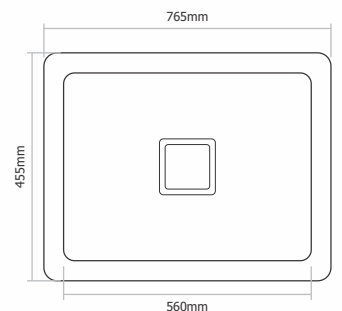

S - 706

Type : Double Bowl
 Size in mm : 940x460x205mm
 Size in inch : (37x18x8 inch)
 Bowl Size : 16x14 - 16x14 inch
 Finish : Glossy / Matt

MRP Glossy: Rs. 11,545/-
 MRP Matt : Rs. 11,745/-

H - 801

Type : Single Bowl
Size in mm : 455x405x230 mm
Size in inch : (18x16x9 inch)
Bowl Size : 16x14 inch
Finish : Matt

MRP Matt : Rs. 9,245/-

H - 802

Type : Single Bowl
Size in mm : 535x455x230 mm
Size in inch : (21x18x9 inch)
Bowl Size : 19x16 inch
Finish : Matt

MRP Matt : Rs. 10,545/-

H - 803

Type : Single Bowl
Size in mm : 610x455x230 mm
Size in inch : (24x18x9 inch)
Bowl Size : 22x16 inch
Finish : Matt

MRP Matt : Rs. 11,745/-

H - 804

Type : Single Bowl
Size in mm : 765x455x230 mm
Size in inch : (30x18x9 inch)
Bowl Size : 28x16 inch
Finish : Matt

MRP Matt : Rs. 13,145/-

H - 805

Type : Double Deep Bowl
 Size in mm : 815x455x230 mm
 Size in inch : (32x18x9 inch)
 Bowl Size : 14.5x15 - 14.5x16 inch
 Finish : Matt

MRP Matt : Rs. 16,545/-

H - 806

Type : Double Deep Bowl With Mini Bowl
 Size in mm : 815x455x230 mm
 Size in inch : (32x18x9 inch)
 Bowl Size : 19x14 - 10x16 inch
 Finish : Matt

MRP Matt : Rs. 16,545/-

H - 807