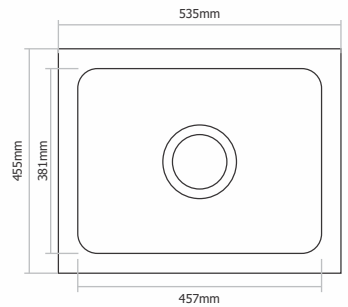

Granite - Rs. 17,145/-
Metallic - Rs. 19,845/-
Premium Metallic - Rs. 22,345/-

Metallic

Granite

Premium Metallic

— D - 502 - ELITE

Type : Double Bowl
Size in mm : 1150x500x230 mm
Size in inch : (45x19.5x9 inch)

Granite - Rs. 17,445/-
Metallic - Rs. 20,745/-
Premium Metallic - Rs. 23,345/-

Metallic

Granite

Premium Metallic

S - 601

Type : Single Bowl
Size in mm : 455x405x205 mm
Size in inch : (18x16x8 inch)
Bowl Size : 16x14 inch
Finish : Glossy / Matt

MRP Glossy: Rs. 3,345/-
MRP Matt : Rs. 3,545/-

S - 602

Type : Single Bowl
Size in mm : 510x430x205 mm
Size in inch : (20x17x8 inch)
Bowl Size : 18x15 inch
Finish : Glossy / Matt

MRP Glossy: Rs. 3,745/-
MRP Matt : Rs. 3,945/-

S - 603

Type : Single Bowl
Size in mm : 535x455x215 mm
Size in inch : (21x18x8 inch)
Bowl Size : 18x15 inch
Finish : Glossy / Matt

MRP Glossy: Rs. 3,945/-
MRP Matt : Rs. 4,145/-

S - 604

Type : Single Bowl
Size in mm : 610x455x230 mm
Size in inch : (24x18x9 inch)
Bowl Size : 22x16 inch
Finish : Glossy / Matt