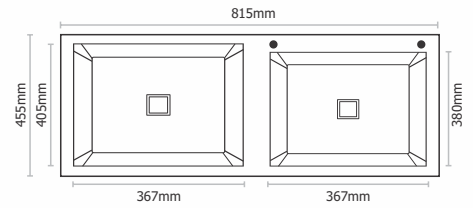

S - 706

Type : Double Bowl
 Size in mm : 940x460x205mm
 Size in inch : (37x18x8 inch)
 Bowl Size : 16x14 - 16x14 inch
 Finish : Glossy / Matt

MRP Glossy: Rs. 11,545/-
 MRP Matt : Rs. 11,745/-

H - 801

Type : Single Bowl
Size in mm : 455x405x230 mm
Size in inch : (18x16x9 inch)
Bowl Size : 16x14 inch
Finish : Matt

MRP Matt : Rs. 9,245/-

H - 802

Type : Single Bowl
Size in mm : 535x455x230 mm
Size in inch : (21x18x9 inch)
Bowl Size : 19x16 inch
Finish : Matt

MRP Matt : Rs. 10,545/-

H - 803

Type : Single Bowl
Size in mm : 610x455x230 mm
Size in inch : (24x18x9 inch)
Bowl Size : 22x16 inch
Finish : Matt

MRP Matt : Rs. 11,745/-

H - 804

Type : Single Bowl
Size in mm : 765x455x230 mm
Size in inch : (30x18x9 inch)
Bowl Size : 28x16 inch
Finish : Matt

MRP Matt : Rs. 13,145/-

H - 805

Type : Double Deep Bowl
 Size in mm : 815x455x230 mm
 Size in inch : (32x18x9 inch)
 Bowl Size : 14.5x15 - 14.5x16 inch
 Finish : Matt

MRP Matt : Rs. 16,545/-

H - 806

Type : Double Deep Bowl With Mini Bowl
 Size in mm : 815x455x230 mm
 Size in inch : (32x18x9 inch)
 Bowl Size : 19x14 - 10x16 inch
 Finish : Matt

MRP Matt : Rs. 16,545/-

H - 807