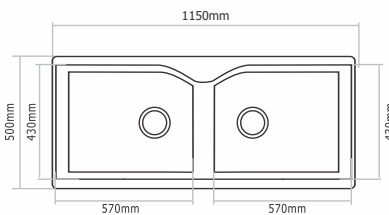

Granite - Rs. 12,645/-
Metallic - Rs. 15,445/-
Premium Metallic - Rs. 17,545/-

Metallic

Granite

Premium Metallic

D - 401 - IMPERIAL

Type : Double Bowl
Size in mm : 842x540x225 mm
Size in inch : (33x21.5x8.9 inch)

Granite - Rs. 15,545/-
Metallic - Rs. 18,945/-
Premium Metallic - Rs. 21,245/-

Metallic

Granite

Premium Metallic

— D - 501 - LEXA

Type : Double Bowl Flat Drain
Size in mm : 1145x495x210 mm
Size in inch : (45x19.5x8.9 inch)

Granite - Rs. 17,145/-
Metallic - Rs. 19,845/-
Premium Metallic - Rs. 22,345/-

Metallic

Granite

Premium Metallic

— D - 502 - ELITE

Type : Double Bowl
Size in mm : 1150x500x230 mm
Size in inch : (45x19.5x9 inch)

Granite - Rs. 17,445/-
Metallic - Rs. 20,745/-
Premium Metallic - Rs. 23,345/-

Metallic

Granite

Premium Metallic

S - 601

Type : Single Bowl
Size in mm : 455x405x205 mm
Size in inch : (18x16x8 inch)
Bowl Size : 16x14 inch
Finish : Glossy / Matt