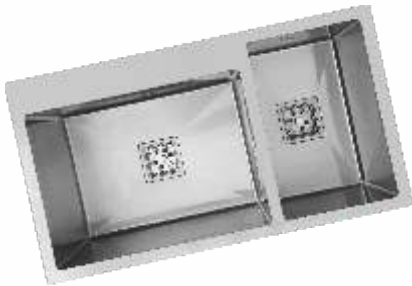

H - 805

Type : Double Deep Bowl
Size in mm : 815x455x230 mm
Size in inch : (32x18x9 inch)
Bowl Size : 14.5x15 - 14.5x16 inch
Finish : Matt

MRP Matt : Rs. 16,545/-

H - 806

Type : Double Deep Bowl With Mini Bowl
Size in mm : 815x455x230 mm
Size in inch : (32x18x9 inch)
Bowl Size : 19x14 - 10x16 inch
Finish : Matt

MRP Matt : Rs. 16,545/-

H - 807

Type : Single Deep Bowl With Drain
Size in mm : 815x455x230 mm
Size in inch : (32x18x9 inch)
Bowl Size : 17x16 inch
Finish : Matt

MRP Matt : Rs. 16,545/-

H - 808

Type : Single Deep Bowl With Drain
Size in mm : 940x460x230 mm
Size in inch : (37x18x9 inch)
Bowl Size : 17x16 inch
Finish : Matt

MRP Matt : Rs. 17,945/-