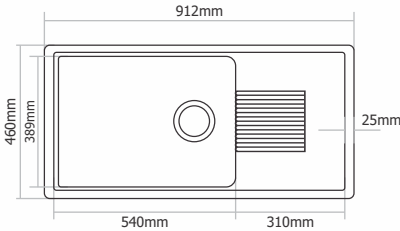

Type : Single Bowl
Size in mm : 450x410x200 mm
Size in inch : (18x16x8 inch)

Granite - Rs. 6,245/-
Metallic - Rs. 7,245/-
Premium Metallic - Rs. 8,645/-

Metallic

Granite

Premium Metallic

D - 201 - ALEX

Type : Double Bowl
Size in mm : 865x505x210 mm
Size in inch : (34x20x8 inch)

Granite - Rs. 12,545/-
Metallic - Rs. 15,445/-
Premium Metallic - Rs. 17,445/-

Metallic

Granite

Premium Metallic

D - 302 - DIAMOND

Type : Double Bowl
Size in mm : 810x480x200 mm
Size in inch : (32x19x8 inch)

Granite - Rs. 13,945/-
Metallic - Rs. 17,345/-
Premium Metallic - Rs. 19,545/-

Metallic

Granite

Premium Metallic

D - 303 - NEXA

Type : Single Bowl Flat Drain
Size in mm : 912x450x210 mm
Size in inch : (36x18x8 inch)

Granite - Rs. 12,645/-
Metallic - Rs. 15,445/-
Premium Metallic - Rs. 17,545/-

Metallic

Granite

Premium Metallic

D - 401 - IMPERIAL

Type : Double Bowl
Size in mm : 842x540x225 mm
Size in inch : (33x21.5x8.9 inch)