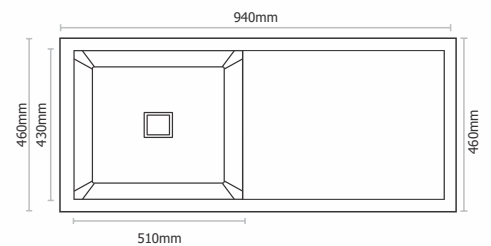

S - 706

Type : Double Bowl
 Size in mm : 940x460x205mm
 Size in inch : (37x18x8 inch)
 Bowl Size : 16x14 - 16x14 inch
 Finish : Glossy / Matt

MRP Glossy: Rs. 11,545/-
 MRP Matt : Rs. 11,745/-

H - 801

Type : Single Bowl
Size in mm : 455x405x230 mm
Size in inch : (18x16x9 inch)
Bowl Size : 16x14 inch
Finish : Matt

MRP Matt : Rs. 11,745/-

H - 804

Type : Single Bowl
Size in mm : 765x455x230 mm
Size in inch : (30x18x9 inch)
Bowl Size : 28x16 inch
Finish : Matt

MRP Matt : Rs. 13,145/-

H - 805

Type : Double Deep Bowl
 Size in mm : 815x455x230 mm
 Size in inch : (32x18x9 inch)
 Bowl Size : 14.5x15 - 14.5x16 inch
 Finish : Matt

Type : Single Deep Bowl With Drain
 Size in mm : 815x455x230 mm
 Size in inch : (32x18x9 inch)
 Bowl Size : 17x16 inch
 Finish : Matt

MRP Matt : Rs. 16,545/-

H - 808

Type : Single Deep Bowl With Drain
 Size in mm : 940x460x230 mm
 Size in inch : (37x18x9 inch)
 Bowl Size : 17x16 inch
 Finish : Matt

MRP Matt : Rs. 17,945/-

H - 809

Type : Double Deep Bowl
 Size in mm : 940x460x230 mm
 Size in inch : (37x18x9 inch)
 Bowl Size : 15.5x17 - 14x17 inch
 Finish : Matt

MRP Matt : Rs. 17,945/-

H - 810

Type : Double Deep Bowl
 Size in mm : 1150x510x230 mm
 Size in inch : (45x20x9 inch)
 Bowl Size : 21x18 - 21 x18 inch
 Finish : Matt