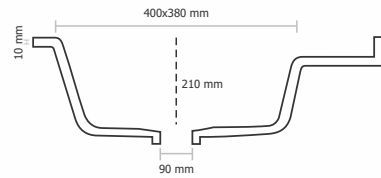

Granite - Rs. 14,245/-
Metallic - Rs. 17,445/-
Premium Metallic - Rs. 19,545/-

Metallic

Granite

Premium Metallic

D - 202 - VIENNA

Type : Double Bowl
Size in mm : 785x452x200 mm
Size in inch : (31x18x8.3 inch)

Granite - Rs. 12,745/-
Metallic - Rs. 15,645/-
Premium Metallic - Rs. 17,745/-

Metallic

Granite

Premium Metallic

D - 203 - VISION

Type : Double Bowl
Size in mm : 780x485x195 mm
Size in inch : (31x19.5x8 inch)

Granite - Rs. 13,845/-
Metallic - Rs. 16,945/-
Premium Metallic - Rs. 18,945/-

Metallic

Granite

Premium Metallic

D - 301 - METRA

Type : Single Bowl
Size in mm : 810x480x210 mm
Size in inch : (32x19x8 inch)

Granite - Rs. 12,545/-
Metallic - Rs. 15,445/-
Premium Metallic - Rs. 17,445/-

Metallic

Granite

Premium Metallic

D - 302 - DIAMOND

Type : Double Bowl
Size in mm : 810x480x200 mm
Size in inch : (32x19x8 inch)