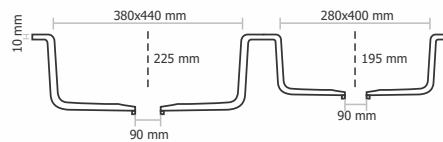

Granite - Rs. 12,545/-
Metallic - Rs. 15,445/-
Premium Metallic - Rs. 17,445/-

Metallic

Granite

Premium Metallic

D - 302 - DIAMOND

Type : Double Bowl
Size in mm : 810x480x200 mm
Size in inch : (32x19x8 inch)

Granite - Rs. 13,945/-
Metallic - Rs. 17,345/-
Premium Metallic - Rs. 19,545/-

Metallic

Granite

Premium Metallic

D - 303 - NEXA

Type : Single Bowl Flat Drain
Size in mm : 912x450x210 mm
Size in inch : (36x18x8 inch)

Granite - Rs. 12,645/-
Metallic - Rs. 15,445/-
Premium Metallic - Rs. 17,545/-

Metallic

Granite

Premium Metallic

D - 401 - IMPERIAL

Type : Double Bowl
Size in mm : 842x540x225 mm
Size in inch : (33x21.5x8.9 inch)

Granite - Rs. 14,945/-
Metallic - Rs. 18,245/-
Premium Metallic - Rs. 20,545/-

Metallic

Granite

Premium Metallic

D - 402 - CARNIVAL

Type : Double Bowl
Size in mm : 940x436x230 mm
Size in inch : (37x20x8 inch)