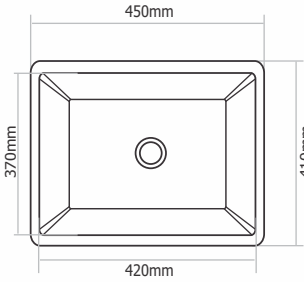

D - 102 - PRECIS

Type : Single Bowl
Size in mm : 720x480x210 mm
Size in inch : (28.5x19x8 inch)

Granite - Rs. 11,145/-
Metallic - Rs. 13,745/-
Premium Metallic - Rs. 15,245/-

Metallic

Granite

Premium Metallic

D - 103 - ARENA

Type : Single Bowl
Size in mm : 540x450x220 mm
Size in inch : (21x18x9 inch)

Granite - Rs. 6,945/-
Metallic - Rs. 8,345/-
Premium Metallic - Rs. 9,345/-

Metallic

Granite

Premium Metallic

D - 104 - LAVELLO

Type : Single Bowl
Size in mm : 450x410x200 mm
Size in inch : (18x16x8 inch)

Granite - Rs. 6,245/-
Metallic - Rs. 7,245/-
Premium Metallic - Rs. 8,645/-

Metallic

Granite

Premium Metallic

D - 201 - ALEX

Type : Double Bowl
Size in mm : 865x505x210 mm
Size in inch : (34x20x8 inch)

Granite - Rs. 14,245/-
Metallic - Rs. 17,445/-
Premium Metallic - Rs. 19,545/-

Metallic

Granite

Premium Metallic

D - 202 - VIENNA

Type : Double Bowl
Size in mm : 785x452x200 mm
Size in inch : (31x18x8.3 inch)