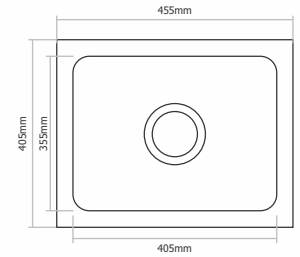

Granite - Rs. 12,645/-
Metallic - Rs. 15,445/-
Premium Metallic - Rs. 17,545/-

Metallic

Granite

Premium Metallic

D - 401 - IMPERIAL

Type : Double Bowl
Size in mm : 842x540x225 mm
Size in inch : (33x21.5x8.9 inch)

Granite - Rs. 17,145/-
Metallic - Rs. 19,845/-
Premium Metallic - Rs. 22,345/-

Metallic

Granite

Premium Metallic

— D - 502 - ELITE

Type : Double Bowl
Size in mm : 1150x500x230 mm
Size in inch : (45x19.5x9 inch)

Granite - Rs. 17,445/-
Metallic - Rs. 20,745/-
Premium Metallic - Rs. 23,345/-

Metallic

Granite

Premium Metallic

S - 601

Type : Single Bowl
Size in mm : 455x405x205 mm
Size in inch : (18x16x8 inch)
Bowl Size : 16x14 inch
Finish : Glossy / Matt

S - 603

Type : Single Bowl
Size in mm : 535x455x215 mm
Size in inch : (21x18x8 inch)
Bowl Size : 18x15 inch
Finish : Glossy / Matt

MRP Glossy: Rs. 3,945/-
MRP Matt : Rs. 4,145/-

S - 604

Type : Single Bowl
Size in mm : 610x455x230 mm
Size in inch : (24x18x9 inch)
Bowl Size : 22x16 inch
Finish : Glossy / Matt