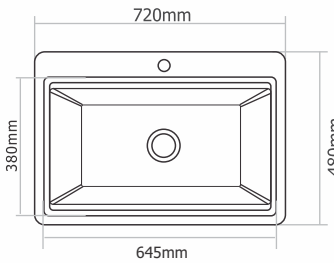

- Team Asiatique

D - 101 - IKON

Type : Single Bowl
Size in mm : 600x450x200 mm
Size in inch : (24x18x8 inch)

Granite - Rs. 7,245/-
Metallic - Rs. 8,945/-
Premium Metallic - Rs. 9,945/-

Metallic

Granite

Premium Metallic

D - 102 - PRECIS

Type : Single Bowl
Size in mm : 720x480x210 mm
Size in inch : (28.5x19x8 inch)

Granite - Rs. 11,145/-
Metallic - Rs. 13,745/-
Premium Metallic - Rs. 15,245/-

Metallic

Granite

Premium Metallic

D - 103 - ARENA

Type : Single Bowl
Size in mm : 540x450x220 mm
Size in inch : (21x18x9 inch)

Granite - Rs. 6,945/-
Metallic - Rs. 8,345/-
Premium Metallic - Rs. 9,345/-

Metallic

Granite

Premium Metallic

D - 104 - LAVELLO

Type : Single Bowl
Size in mm : 450x410x200 mm
Size in inch : (18x16x8 inch)

Granite - Rs. 6,245/-
Metallic - Rs. 7,245/-
Premium Metallic - Rs. 8,645/-

Metallic

Granite

Premium Metallic

D - 201 - ALEX

Type : Double Bowl
Size in mm : 865x505x210 mm
Size in inch : (34x20x8 inch)