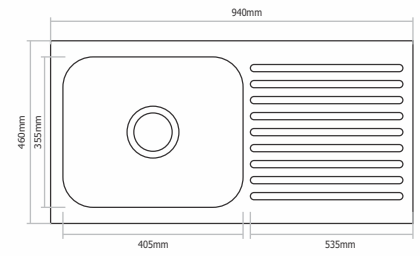

Granite - Rs. 17,145/-
Metallic - Rs. 19,845/-
Premium Metallic - Rs. 22,345/-

Metallic

Granite

Premium Metallic

— D - 502 - ELITE

Type : Double Bowl
Size in mm : 1150x500x230 mm
Size in inch : (45x19.5x9 inch)

S - 603

Type : Single Bowl
Size in mm : 535x455x215 mm
Size in inch : (21x18x8 inch)
Bowl Size : 18x15 inch
Finish : Glossy / Matt

MRP Glossy: Rs. 3,945/-
MRP Matt : Rs. 4,145/-

S - 604

Type : Single Bowl
Size in mm : 610x455x230 mm
Size in inch : (24x18x9 inch)
Bowl Size : 22x16 inch
Finish : Glossy / Matt

MRP Glossy: Rs. 4,445/-
MRP Matt : Rs. 4,645/-

S - 605

Type : Single Bowl With Drain
 Size in mm : 940x460x205 mm
 Size in inch : (37x18x8 inch)
 Bowl Size : 18x14 inch
 Finish : Glossy / Matt

MRP Glossy: Rs. 5,845/-
 MRP Matt : Rs. 6,045/-

S - 606

Type : Double Bowl
 Size in mm : 940x460x205mm
 Size in inch : (37x18x8 inch)
 Bowl Size : 16x14 - 16x14 inch
 Finish : Glossy / Matt

MRP Glossy: Rs. 6,545/-
 MRP Matt : Rs. 6,745/-

S - 701

Type : Single Bowl
Size in mm : 455x405x205 mm
Size in inch : (18x16x8 inch)
Bowl Size : 16x14 inch
Finish : Glossy / Matt