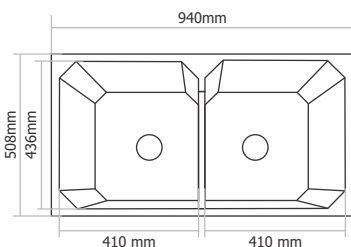

Granite - Rs. 12,645/-
Metallic - Rs. 15,445/-
Premium Metallic - Rs. 17,545/-

Metallic

Granite

Premium Metallic

D - 401 - IMPERIAL

Type : Double Bowl
Size in mm : 842x540x225 mm
Size in inch : (33x21.5x8.9 inch)

Granite - Rs. 14,945/-
Metallic - Rs. 18,245/-
Premium Metallic - Rs. 20,545/-

Metallic

Granite

Premium Metallic

D - 402 - CARNIVAL

Type : Double Bowl
Size in mm : 940x436x230 mm
Size in inch : (37x20x8 inch)

Granite - Rs. 15,545/-
Metallic - Rs. 18,945/-
Premium Metallic - Rs. 21,245/-

Metallic

Granite

Premium Metallic

— D - 501 - LEXA

Type : Double Bowl Flat Drain
Size in mm : 1145x495x210 mm
Size in inch : (45x19.5x8.9 inch)

Granite - Rs. 17,145/-
Metallic - Rs. 19,845/-
Premium Metallic - Rs. 22,345/-

Metallic

Granite

Premium Metallic

— D - 502 - ELITE

Type : Double Bowl
Size in mm : 1150x500x230 mm
Size in inch : (45x19.5x9 inch)