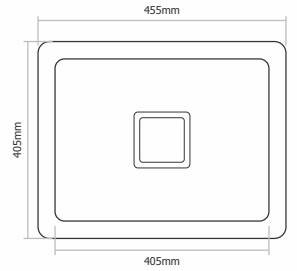

S - 703

Type : Single Bowl
Size in mm : 535x455x215 mm
Size in inch : (21x18x8 inch)
Bowl Size : 18x15 inch
Finish : Glossy / Matt

MRP Glossy: Rs. 6,145/-
MRP Matt : Rs. 6,345/-

S - 704

Type : Single Bowl
Size in mm : 610x455x230 mm
Size in inch : (24x18x9 inch)
Bowl Size : 22x16 inch
Finish : Glossy / Matt

S - 706

Type : Double Bowl
 Size in mm : 940x460x205mm
 Size in inch : (37x18x8 inch)
 Bowl Size : 16x14 - 16x14 inch
 Finish : Glossy / Matt

MRP Glossy: Rs. 11,545/-
 MRP Matt : Rs. 11,745/-

H - 801

Type : Single Bowl
Size in mm : 455x405x230 mm
Size in inch : (18x16x9 inch)
Bowl Size : 16x14 inch
Finish : Matt

MRP Matt : Rs. 9,245/-

H - 802

Type : Single Bowl
Size in mm : 535x455x230 mm
Size in inch : (21x18x9 inch)
Bowl Size : 19x16 inch
Finish : Matt

MRP Matt : Rs. 10,545/-

H - 803

Type : Single Bowl
Size in mm : 610x455x230 mm
Size in inch : (24x18x9 inch)
Bowl Size : 22x16 inch
Finish : Matt

MRP Matt : Rs. 11,745/-

H - 804

Type : Single Bowl
Size in mm : 765x455x230 mm
Size in inch : (30x18x9 inch)
Bowl Size : 28x16 inch
Finish : Matt

MRP Matt : Rs. 13,145/-

H - 805

Type : Double Deep Bowl
 Size in mm : 815x455x230 mm
 Size in inch : (32x18x9 inch)
 Bowl Size : 14.5x15 - 14.5x16 inch
 Finish : Matt