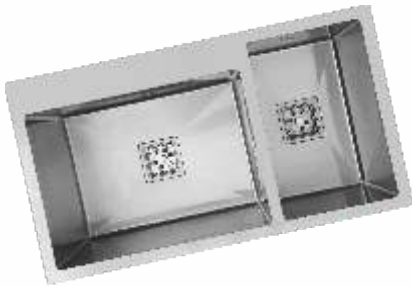

MRP Matt : Rs. 11,945/-

H - 905

Type : Double Deep Bowl
Size in mm : 815x455x230 mm
Size in inch : (32x18x9 inch)
Bowl Size : 14.5x15 - 14.5x16 inch
Finish : Matt

MRP Matt : Rs. 14,645/-

H - 906

Type : Double Deep Bowl With Mini Bowl
Size in mm : 815x455x230 mm
Size in inch : (32x18x9 inch)
Bowl Size : 19x14 - 10x16 inch
Finish : Matt