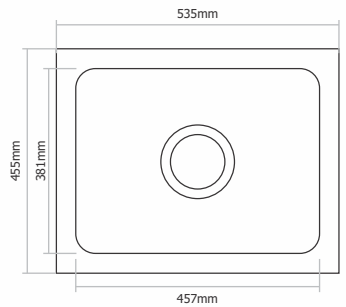

S - 606

Type : Double Bowl
 Size in mm : 940x460x205mm
 Size in inch : (37x18x8 inch)
 Bowl Size : 16x14 - 16x14 inch
 Finish : Glossy / Matt

MRP Glossy: Rs. 6,545/-
 MRP Matt : Rs. 6,745/-

S - 701

Type : Single Bowl
Size in mm : 455x405x205 mm
Size in inch : (18x16x8 inch)
Bowl Size : 16x14 inch
Finish : Glossy / Matt

MRP Glossy: Rs. 5,145/-
MRP Matt : Rs. 5,345/-

S - 702

Type : Single Bowl
Size in mm : 510x430x205 mm
Size in inch : (20x17x8 inch)
Bowl Size : 18x15 inch
Finish : Glossy / Matt

MRP Glossy: Rs. 5,745/-
MRP Matt : Rs. 5,945/-

S - 703

Type : Single Bowl
Size in mm : 535x455x215 mm
Size in inch : (21x18x8 inch)
Bowl Size : 18x15 inch
Finish : Glossy / Matt

MRP Glossy: Rs. 6,145/-
MRP Matt : Rs. 6,345/-

S - 704

Type : Single Bowl
Size in mm : 610x455x230 mm
Size in inch : (24x18x9 inch)
Bowl Size : 22x16 inch
Finish : Glossy / Matt

S - 706

Type : Double Bowl
 Size in mm : 940x460x205mm
 Size in inch : (37x18x8 inch)
 Bowl Size : 16x14 - 16x14 inch
 Finish : Glossy / Matt

MRP Glossy: Rs. 11,545/-
 MRP Matt : Rs. 11,745/-

H - 801

Type : Single Bowl
Size in mm : 455x405x230 mm
Size in inch : (18x16x9 inch)
Bowl Size : 16x14 inch
Finish : Matt