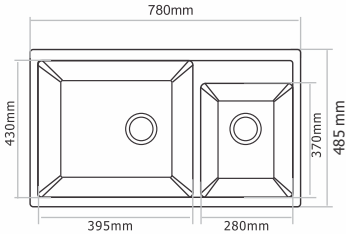

Type : Single Bowl
Size in mm : 450x410x200 mm
Size in inch : (18x16x8 inch)

Granite - Rs. 6,245/-
Metallic - Rs. 7,245/-
Premium Metallic - Rs. 8,645/-

Metallic

Granite

Premium Metallic

D - 201 - ALEX

Type : Double Bowl
Size in mm : 865x505x210 mm
Size in inch : (34x20x8 inch)

Granite - Rs. 14,245/-
Metallic - Rs. 17,445/-
Premium Metallic - Rs. 19,545/-

Metallic

Granite

Premium Metallic

D - 202 - VIENNA

Type : Double Bowl
Size in mm : 785x452x200 mm
Size in inch : (31x18x8.3 inch)

Granite - Rs. 12,745/-
Metallic - Rs. 15,645/-
Premium Metallic - Rs. 17,745/-

Metallic

Granite

Premium Metallic

D - 203 - VISION

Type : Double Bowl
Size in mm : 780x485x195 mm
Size in inch : (31x19.5x8 inch)

Granite - Rs. 13,845/-
Metallic - Rs. 16,945/-
Premium Metallic - Rs. 18,945/-

Metallic

Granite

Premium Metallic

D - 301 - METRA

Type : Single Bowl
Size in mm : 810x480x210 mm
Size in inch : (32x19x8 inch)