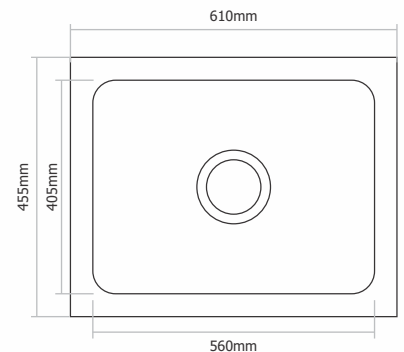

Granite - Rs. 17,145/-
Metallic - Rs. 19,845/-
Premium Metallic - Rs. 22,345/-

Metallic

Granite

Premium Metallic

— D - 502 - ELITE

Type : Double Bowl
Size in mm : 1150x500x230 mm
Size in inch : (45x19.5x9 inch)

S - 603

Type : Single Bowl
Size in mm : 535x455x215 mm
Size in inch : (21x18x8 inch)
Bowl Size : 18x15 inch
Finish : Glossy / Matt

MRP Glossy: Rs. 3,945/-
MRP Matt : Rs. 4,145/-

S - 604

Type : Single Bowl
Size in mm : 610x455x230 mm
Size in inch : (24x18x9 inch)
Bowl Size : 22x16 inch
Finish : Glossy / Matt

MRP Glossy: Rs. 4,445/-
MRP Matt : Rs. 4,645/-

S - 605

Type : Single Bowl With Drain
 Size in mm : 940x460x205 mm
 Size in inch : (37x18x8 inch)
 Bowl Size : 18x14 inch
 Finish : Glossy / Matt

MRP Glossy: Rs. 5,845/-
 MRP Matt : Rs. 6,045/-

S - 606

Type : Double Bowl
 Size in mm : 940x460x205mm
 Size in inch : (37x18x8 inch)
 Bowl Size : 16x14 - 16x14 inch
 Finish : Glossy / Matt

MRP Glossy: Rs. 6,545/-
 MRP Matt : Rs. 6,745/-

S - 701

Type : Single Bowl
Size in mm : 455x405x205 mm
Size in inch : (18x16x8 inch)
Bowl Size : 16x14 inch
Finish : Glossy / Matt