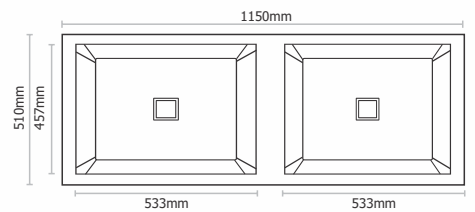

S - 706

Type : Double Bowl
 Size in mm : 940x460x205mm
 Size in inch : (37x18x8 inch)
 Bowl Size : 16x14 - 16x14 inch
 Finish : Glossy / Matt

MRP Glossy: Rs. 11,545/-
 MRP Matt : Rs. 11,745/-

H - 801

Type : Single Bowl
Size in mm : 455x405x230 mm
Size in inch : (18x16x9 inch)
Bowl Size : 16x14 inch
Finish : Matt

Type : Single Deep Bowl With Drain
 Size in mm : 815x455x230 mm
 Size in inch : (32x18x9 inch)
 Bowl Size : 17x16 inch
 Finish : Matt

MRP Matt : Rs. 16,545/-

H - 808

Type : Single Deep Bowl With Drain
 Size in mm : 940x460x230 mm
 Size in inch : (37x18x9 inch)
 Bowl Size : 17x16 inch
 Finish : Matt

MRP Matt : Rs. 17,945/-

H - 809

Type : Double Deep Bowl
 Size in mm : 940x460x230 mm
 Size in inch : (37x18x9 inch)
 Bowl Size : 15.5x17 - 14x17 inch
 Finish : Matt

MRP Matt : Rs. 17,945/-

H - 810

Type : Double Deep Bowl
 Size in mm : 1150x510x230 mm
 Size in inch : (45x20x9 inch)
 Bowl Size : 21x18 - 21 x18 inch
 Finish : Matt

MRP Matt : Rs. 22,945/-

H - 901

Type : Single Bowl
Size in mm : 455x405x230 mm
Size in inch : (16x18x9 inch)
Bowl Size : 16x14 inch
Finish : Matt

MRP Matt : Rs. 8,245/-

H - 902

Type : Single Bowl
Size in mm : 535x455x230 mm
Size in inch : (21x18x9 inch)
Bowl Size : 19x16 inch
Finish : Matt