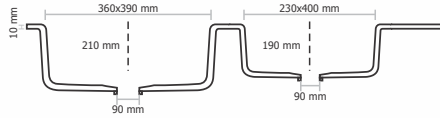

Granite - Rs. 12,645/-
Metallic - Rs. 15,445/-
Premium Metallic - Rs. 17,545/-

Metallic

Granite

Premium Metallic

D - 401 - IMPERIAL

Type : Double Bowl
Size in mm : 842x540x225 mm
Size in inch : (33x21.5x8.9 inch)

Granite - Rs. 14,945/-
Metallic - Rs. 18,245/-
Premium Metallic - Rs. 20,545/-

Metallic

Granite

Premium Metallic

D - 402 - CARNIVAL

Type : Double Bowl
Size in mm : 940x436x230 mm
Size in inch : (37x20x8 inch)

Granite - Rs. 15,545/-
Metallic - Rs. 18,945/-
Premium Metallic - Rs. 21,245/-

Metallic

Granite

Premium Metallic

— D - 501 - LEXA

Type : Double Bowl Flat Drain
Size in mm : 1145x495x210 mm
Size in inch : (45x19.5x8.9 inch)

Granite - Rs. 17,145/-
Metallic - Rs. 19,845/-
Premium Metallic - Rs. 22,345/-

Metallic

Granite

Premium Metallic

— D - 502 - ELITE

Type : Double Bowl
Size in mm : 1150x500x230 mm
Size in inch : (45x19.5x9 inch)